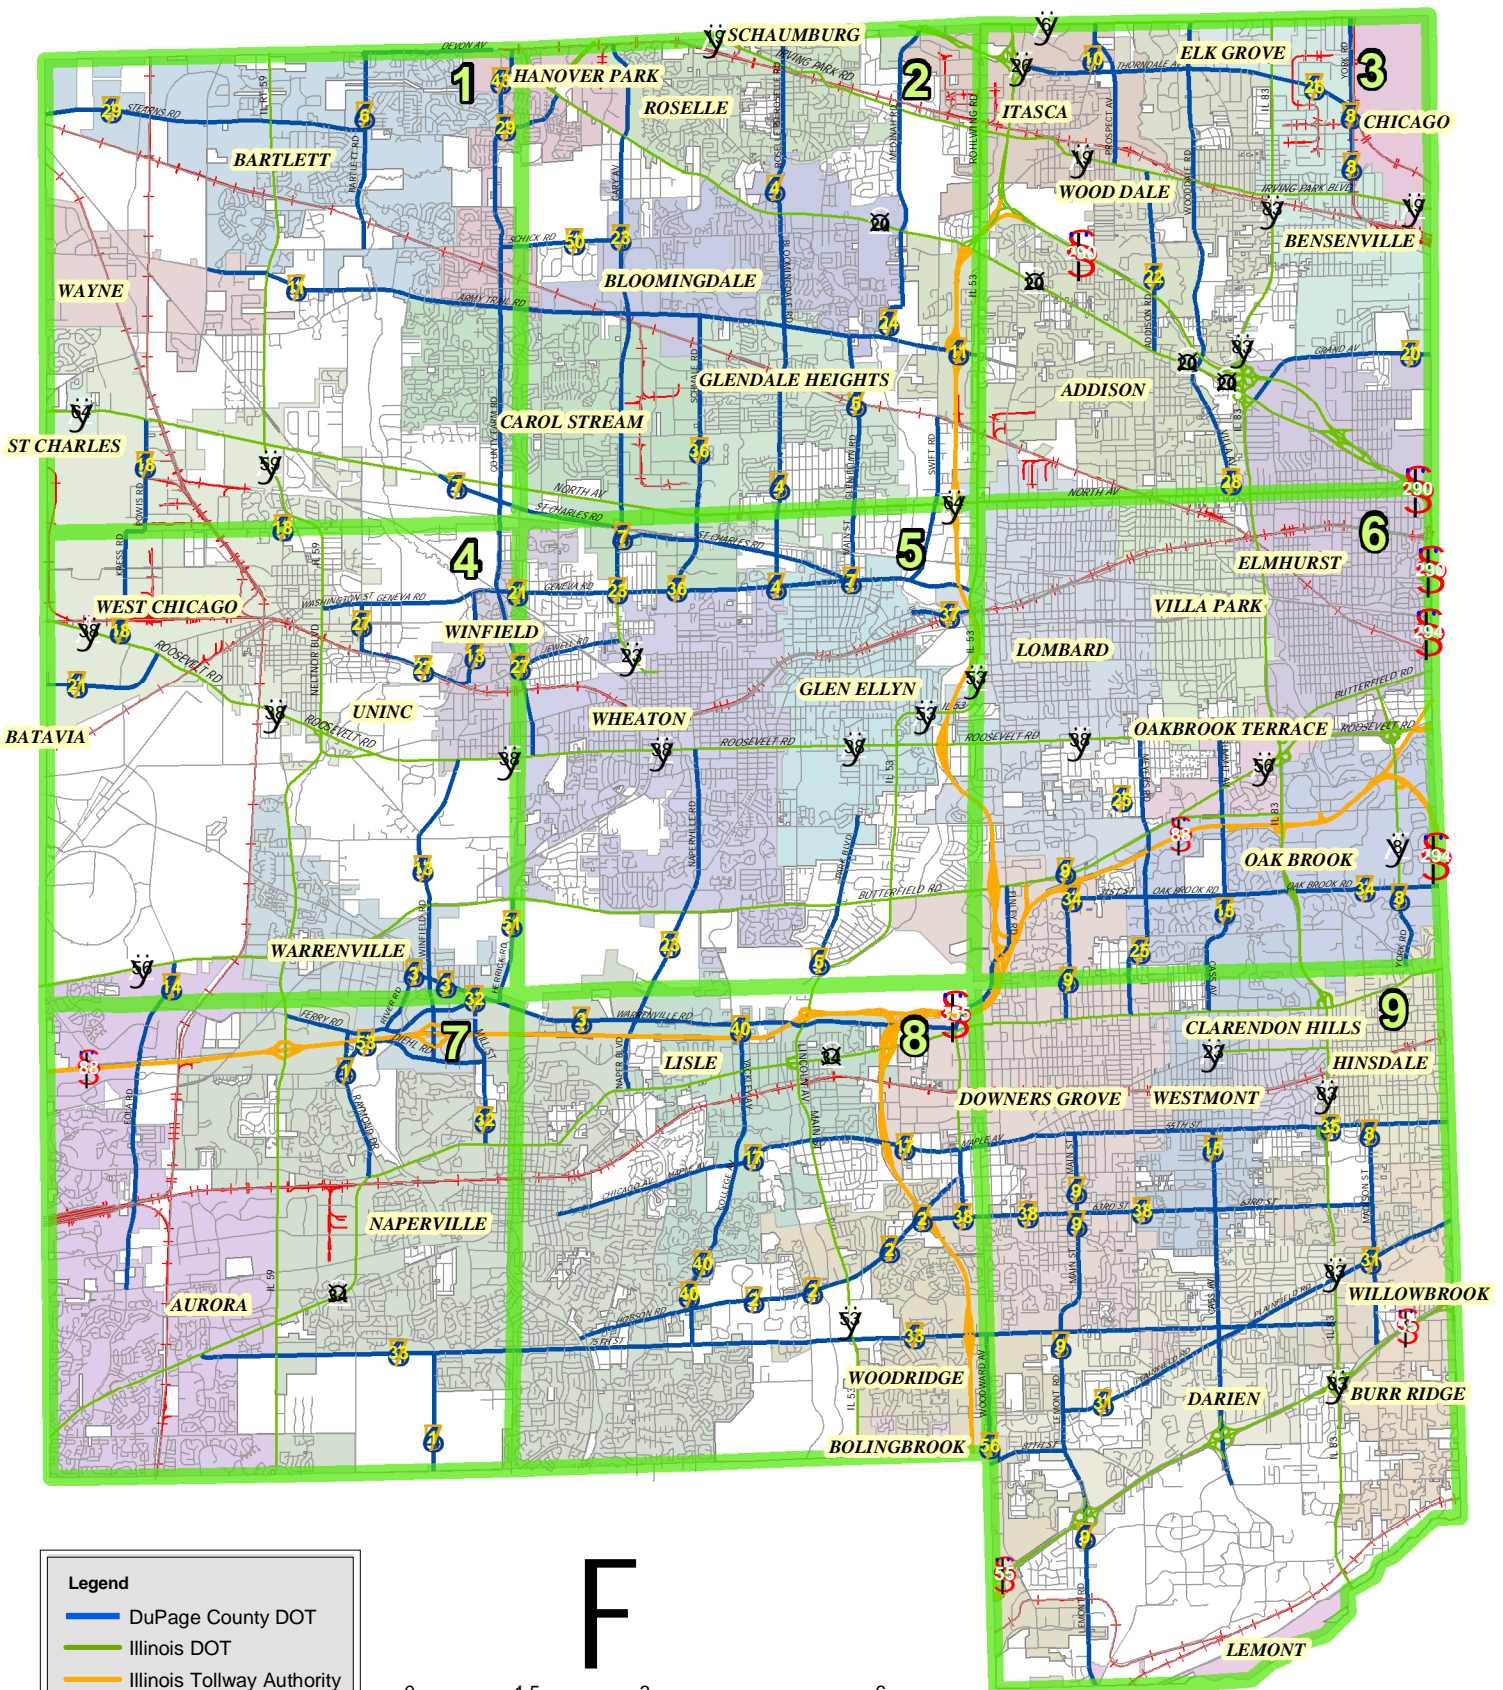

DuPage County Impact Fee Districts

Legend

- DuPage County DOT
- Illinois DOT
- Illinois Tollway Authority
- Local Roads
- Railroads