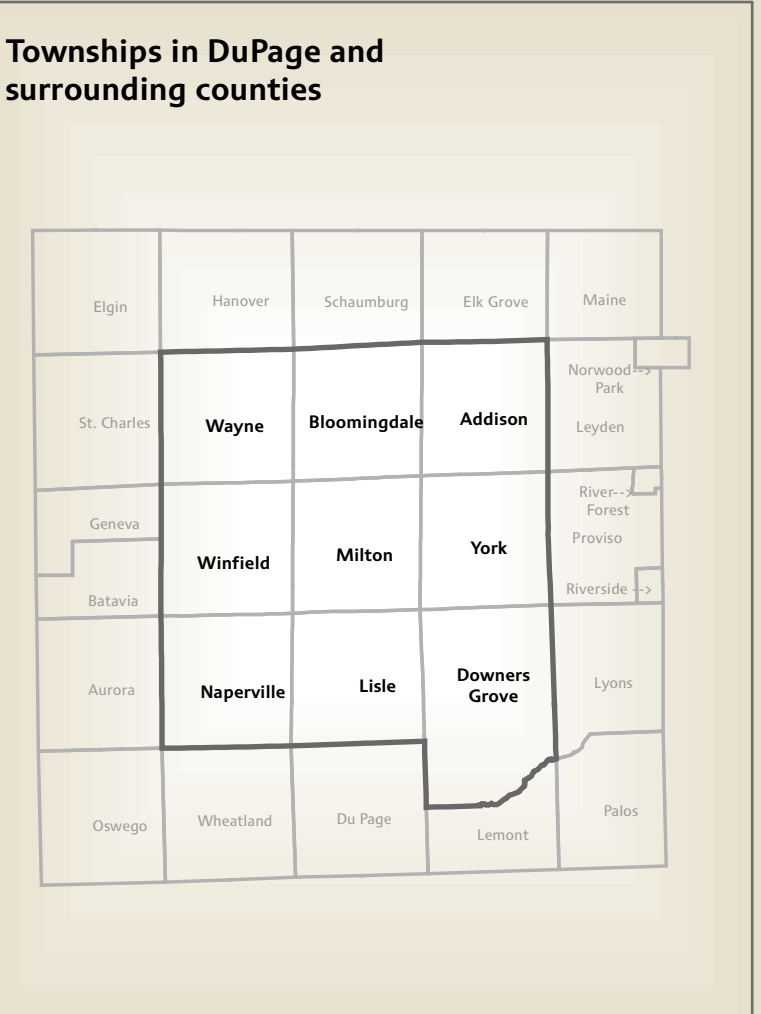

Legend

- July 2017 Precinct Boundary
- County Board District Boundary
- US Congressional District Boundary
- Representative District Boundary
- Senate District Boundary
- Township Boundary
- Unincorporated
- Interstate Highway
- U.S. Highway
- State Highway
- County Highway
- Major Thoroughfare
- Local Road
- Railroad
- Trail

DuPage County Information Technology Department GIS Division

411 N. County Farm Rd
Wheaton, IL 60187
www.dupagecounty.org
(630) 407-5200
Date of Production: August 11, 2017. Copyright 2017