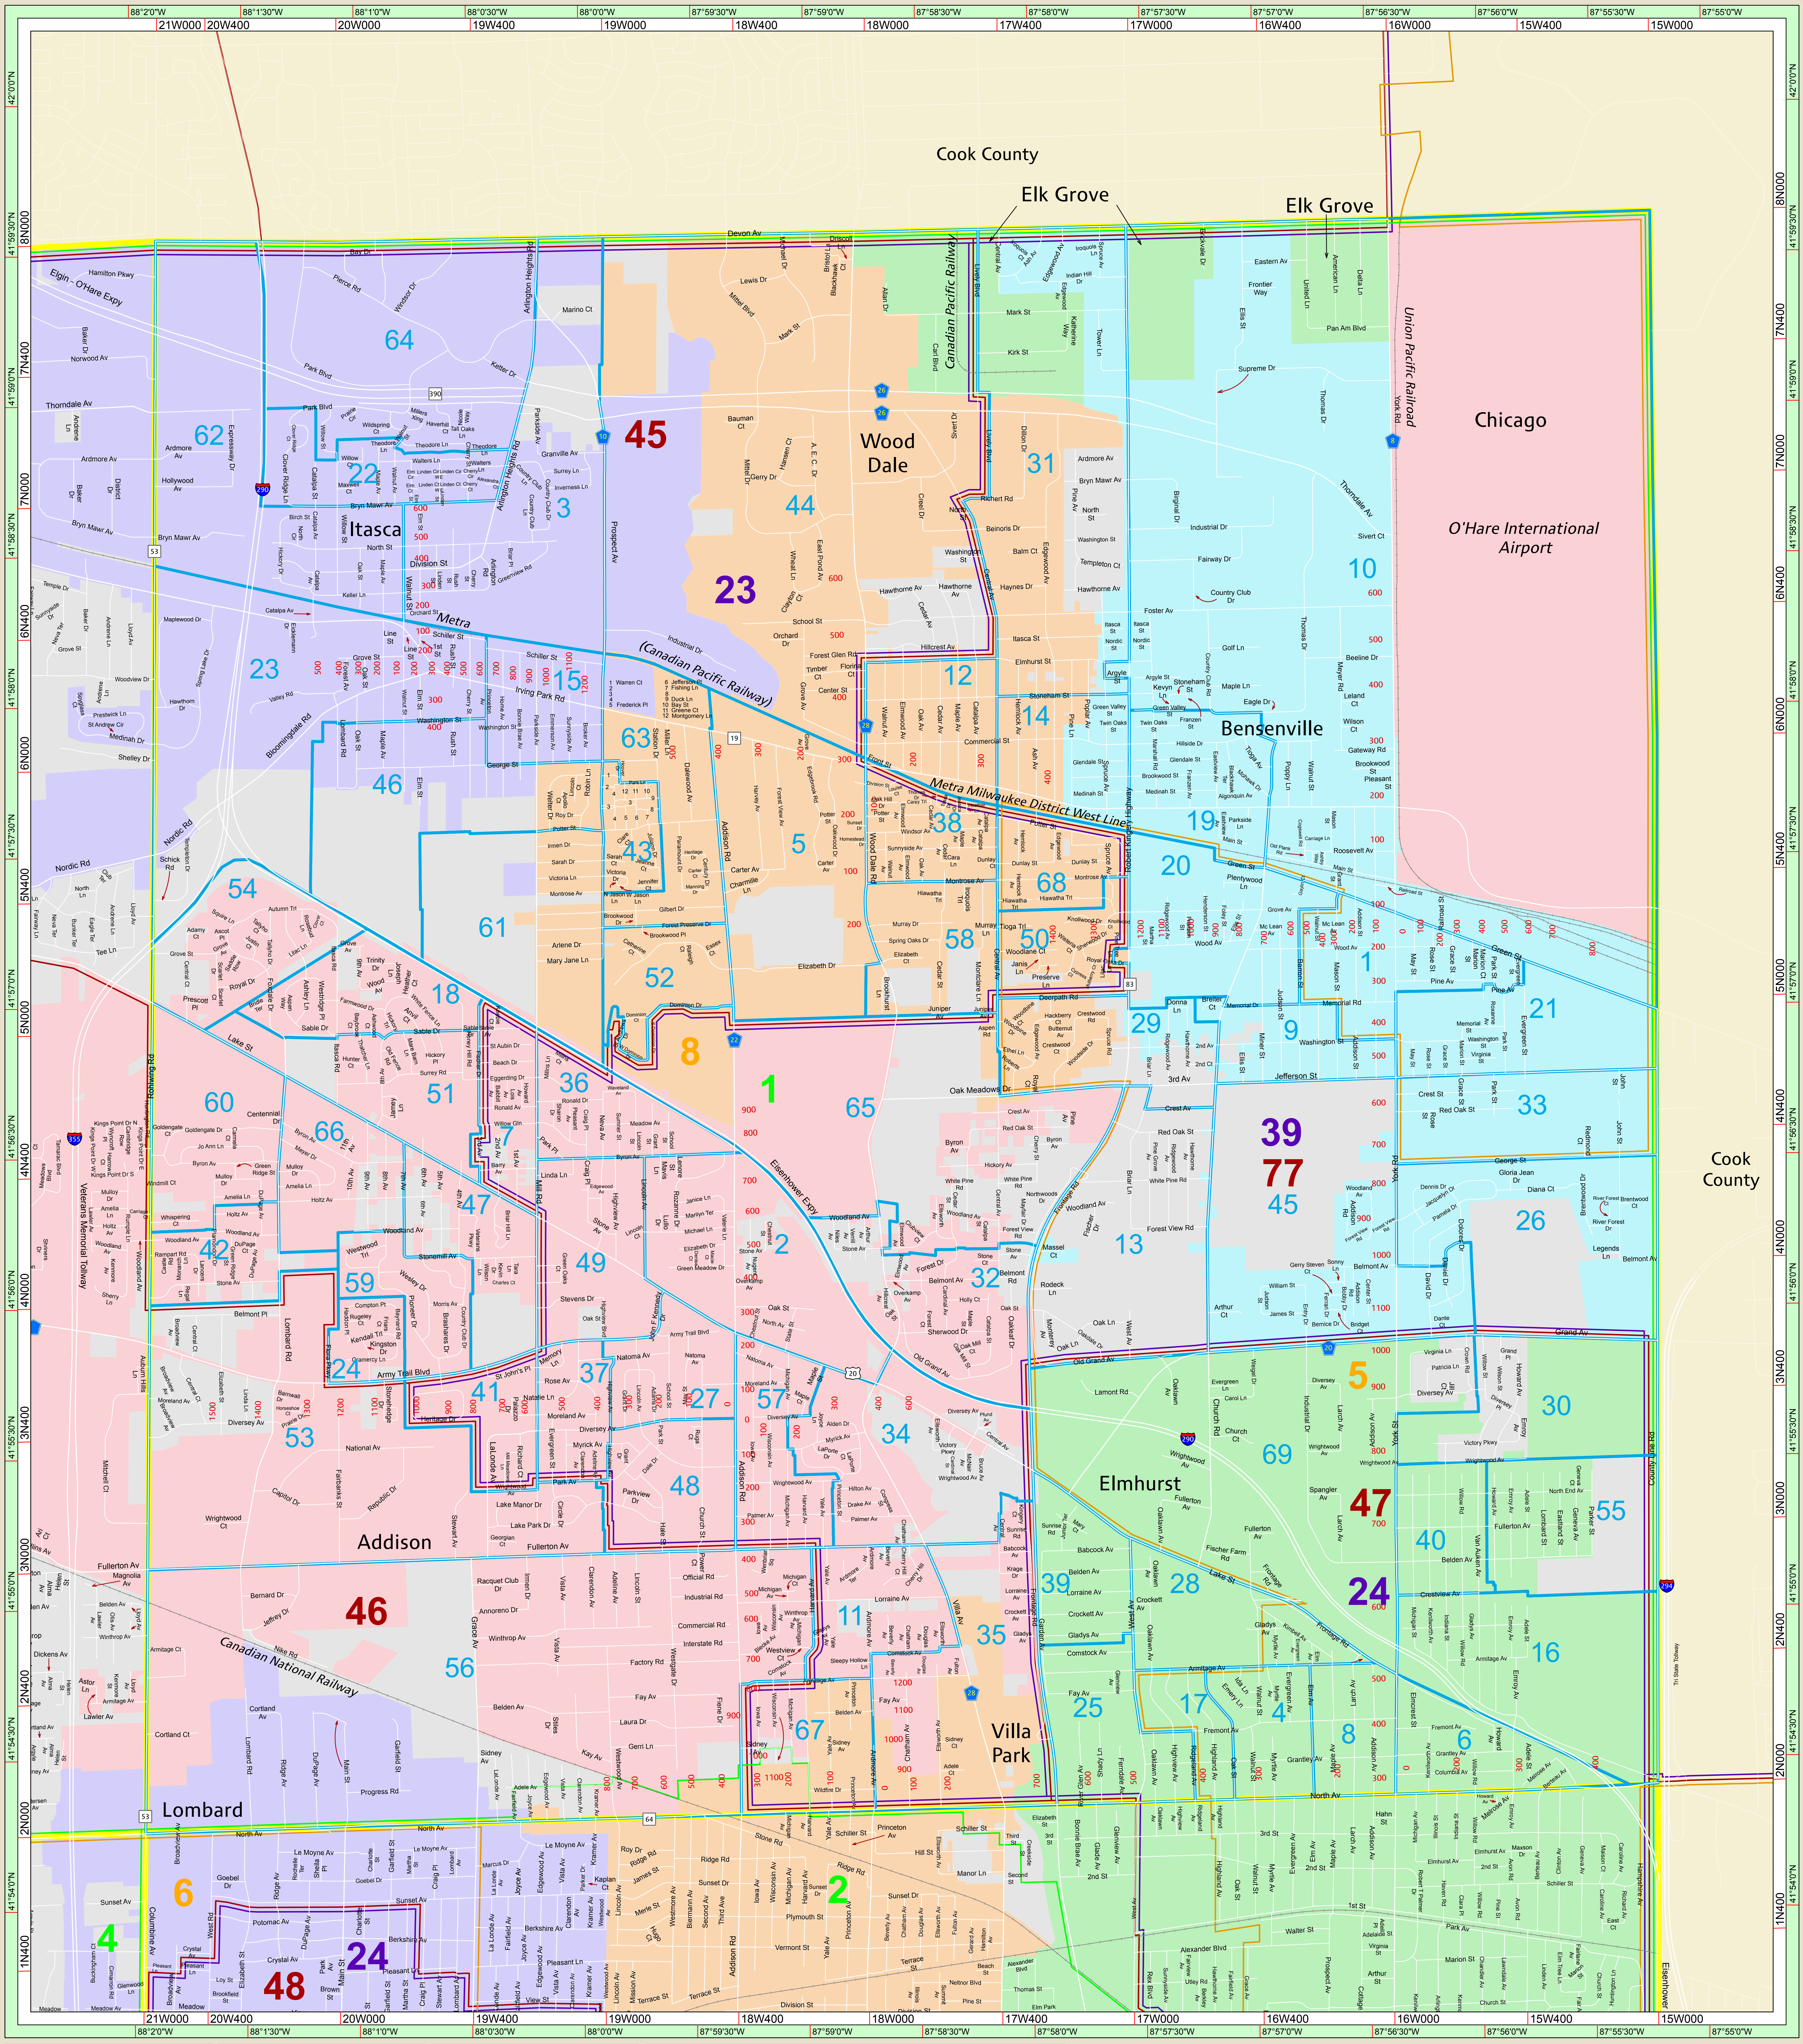

Addison Township

2017 DuPage County Election Districts

DuPage County Election Commission

Election Commissioners

Cathy Terrill
Chairperson

James S. Lowe
Vice Chair

John J. Boske
Secretary

Joseph Sobocki
Executive Director

Legend

- July 2017 Precinct Boundary
- County Board District Boundary
- US Congressional District Boundary
- Representative District Boundary
- Senate District Boundary
- Township Boundary
- Unincorporated
- Interstate Highway
- U.S. Highway
- State Highway
- County Highway
- Major Thoroughfare
- Local Road
- Railroad
- Trail

DuPage County Information Technology Department GIS Division

411 N. County Farm Rd
Wheaton, IL 60187
www.dupagecounty.org
(630) 407-5200
Date of Production: August 11, 2017. Copyright 2017