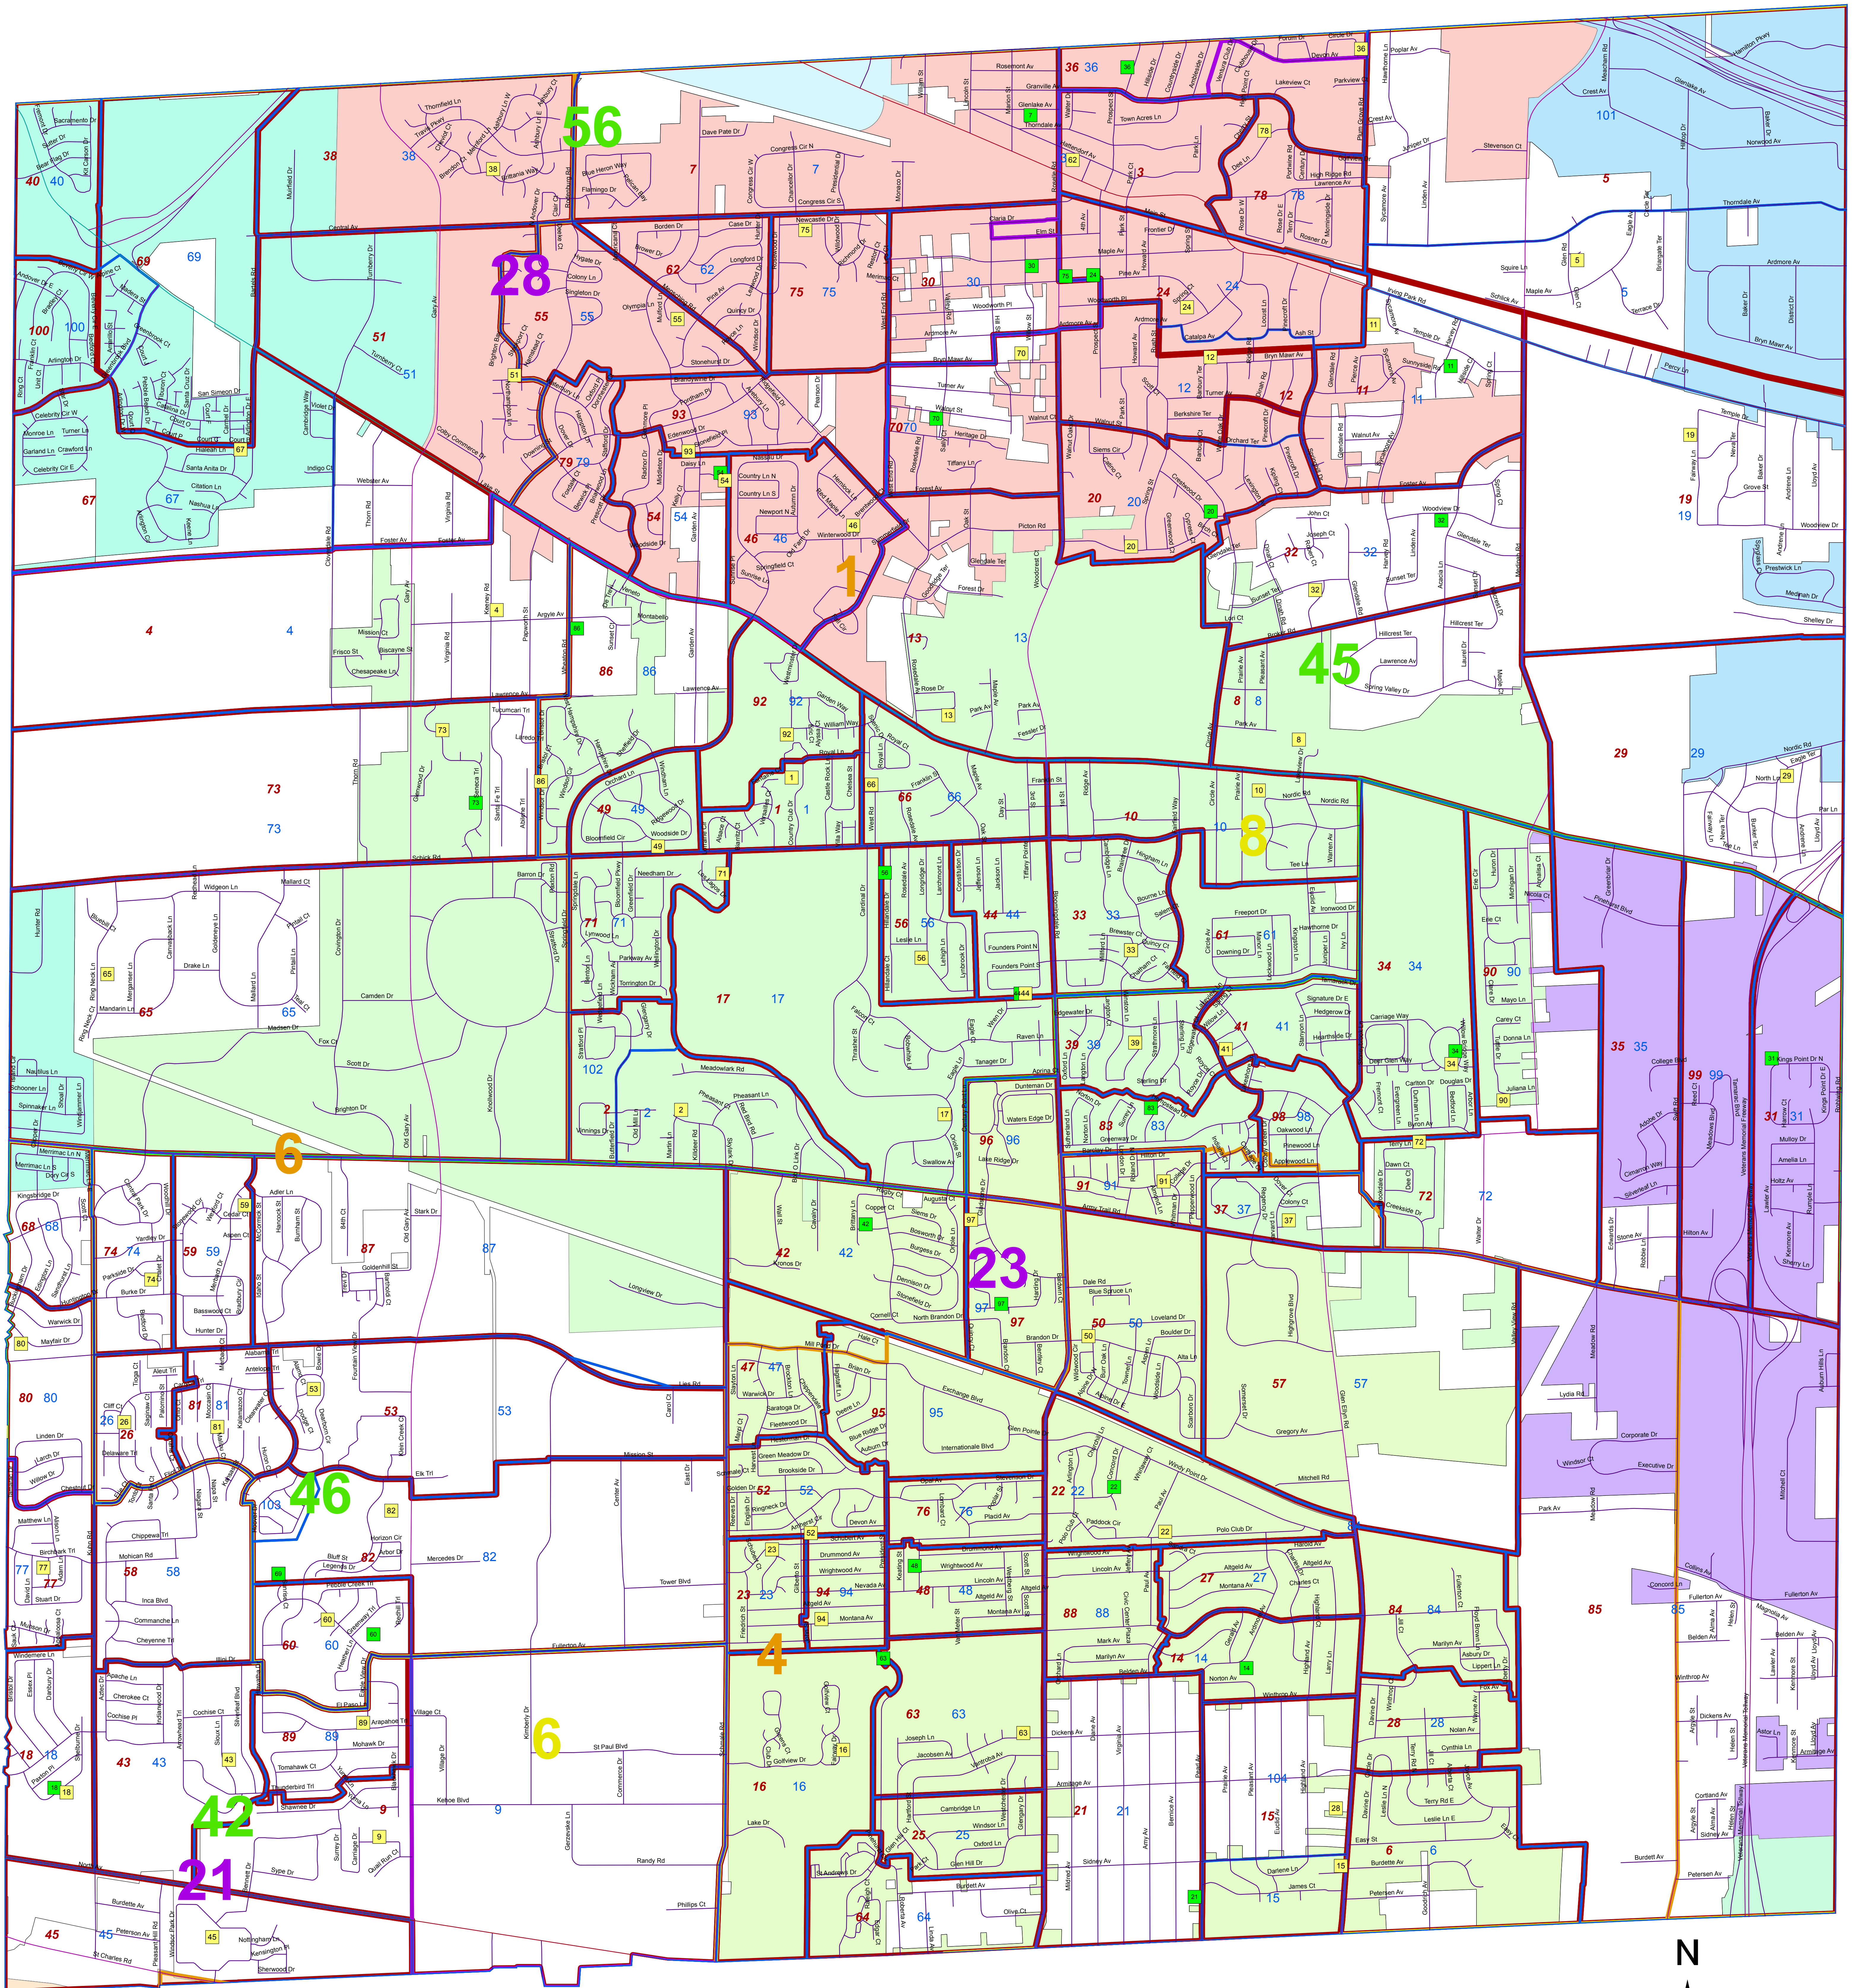

# Bloomington Township : Proposed

- Legend**
- Republican Committeemen
  - IL Representative Districts
  - Democratic Committeemen
  - County Board Districts
  - Proposed Precincts
  - Original Precincts
  - US Congressional Districts
  - IL Senate Districts