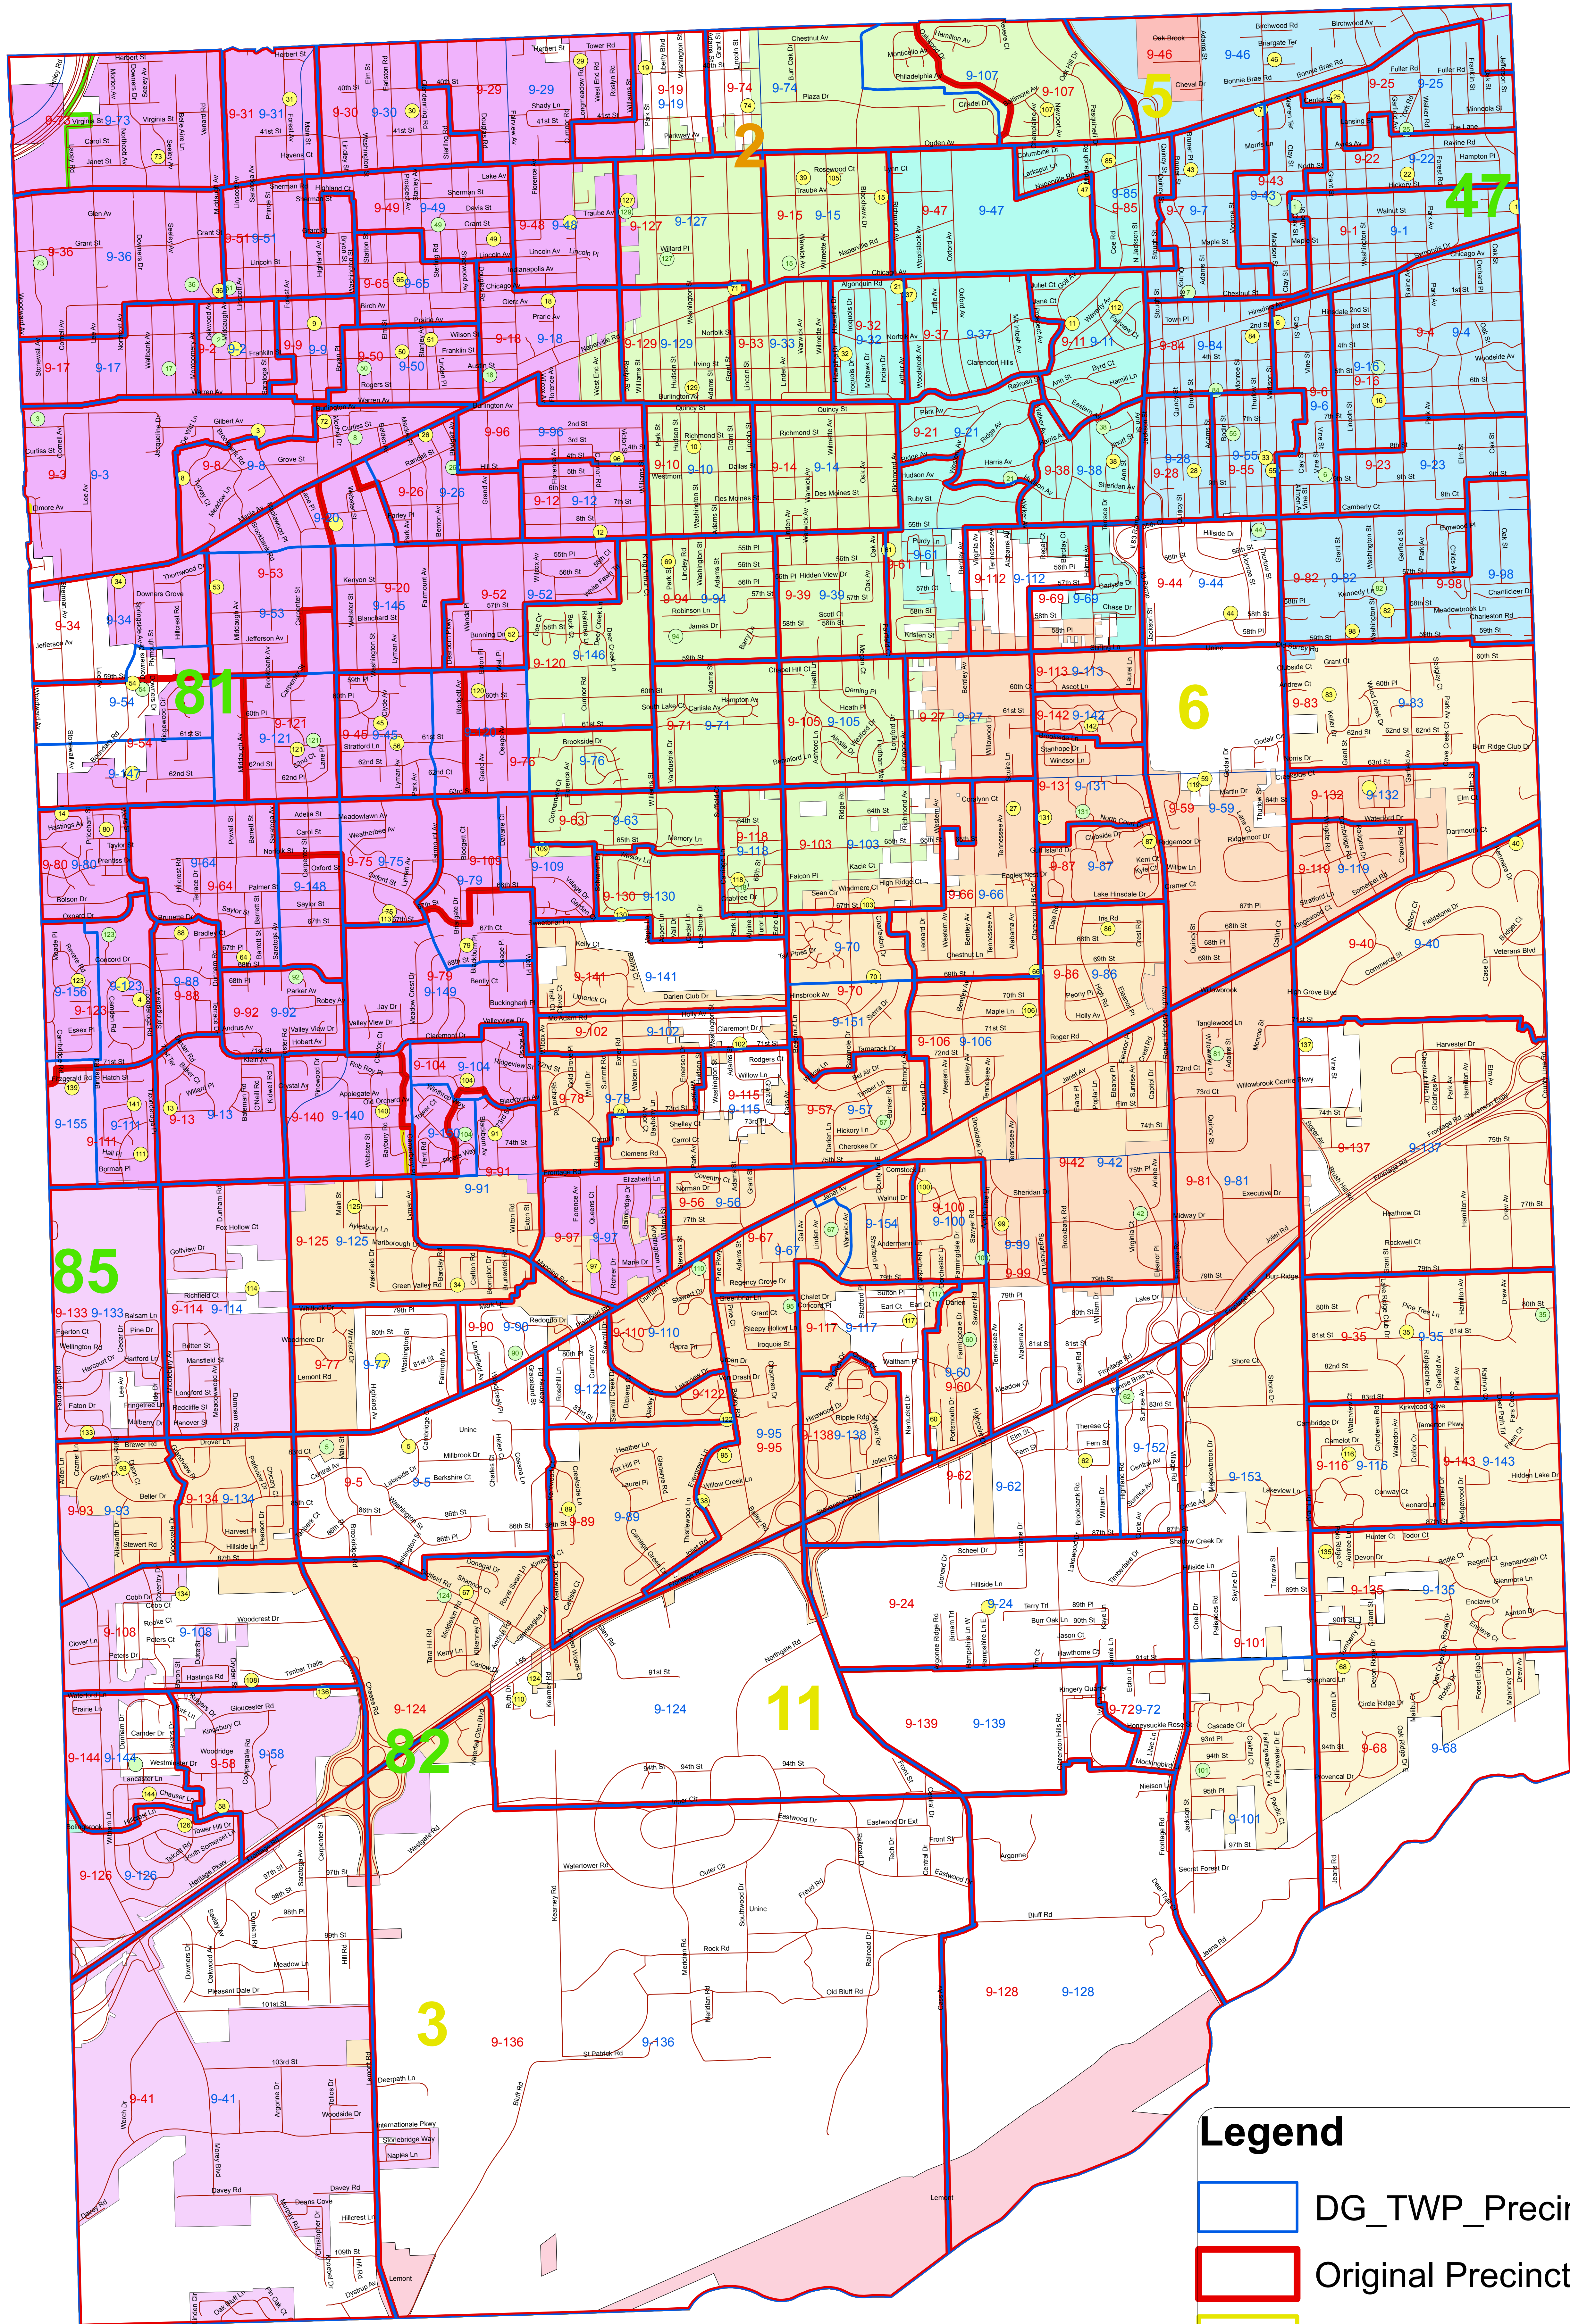

Downers Grove Township : Proposed

Legend

-  DG_TWP_Precincts_07172017
-  Original Precincts
-  Congressional_Districts
-  Representative_Districts
-  County_Board_Districts