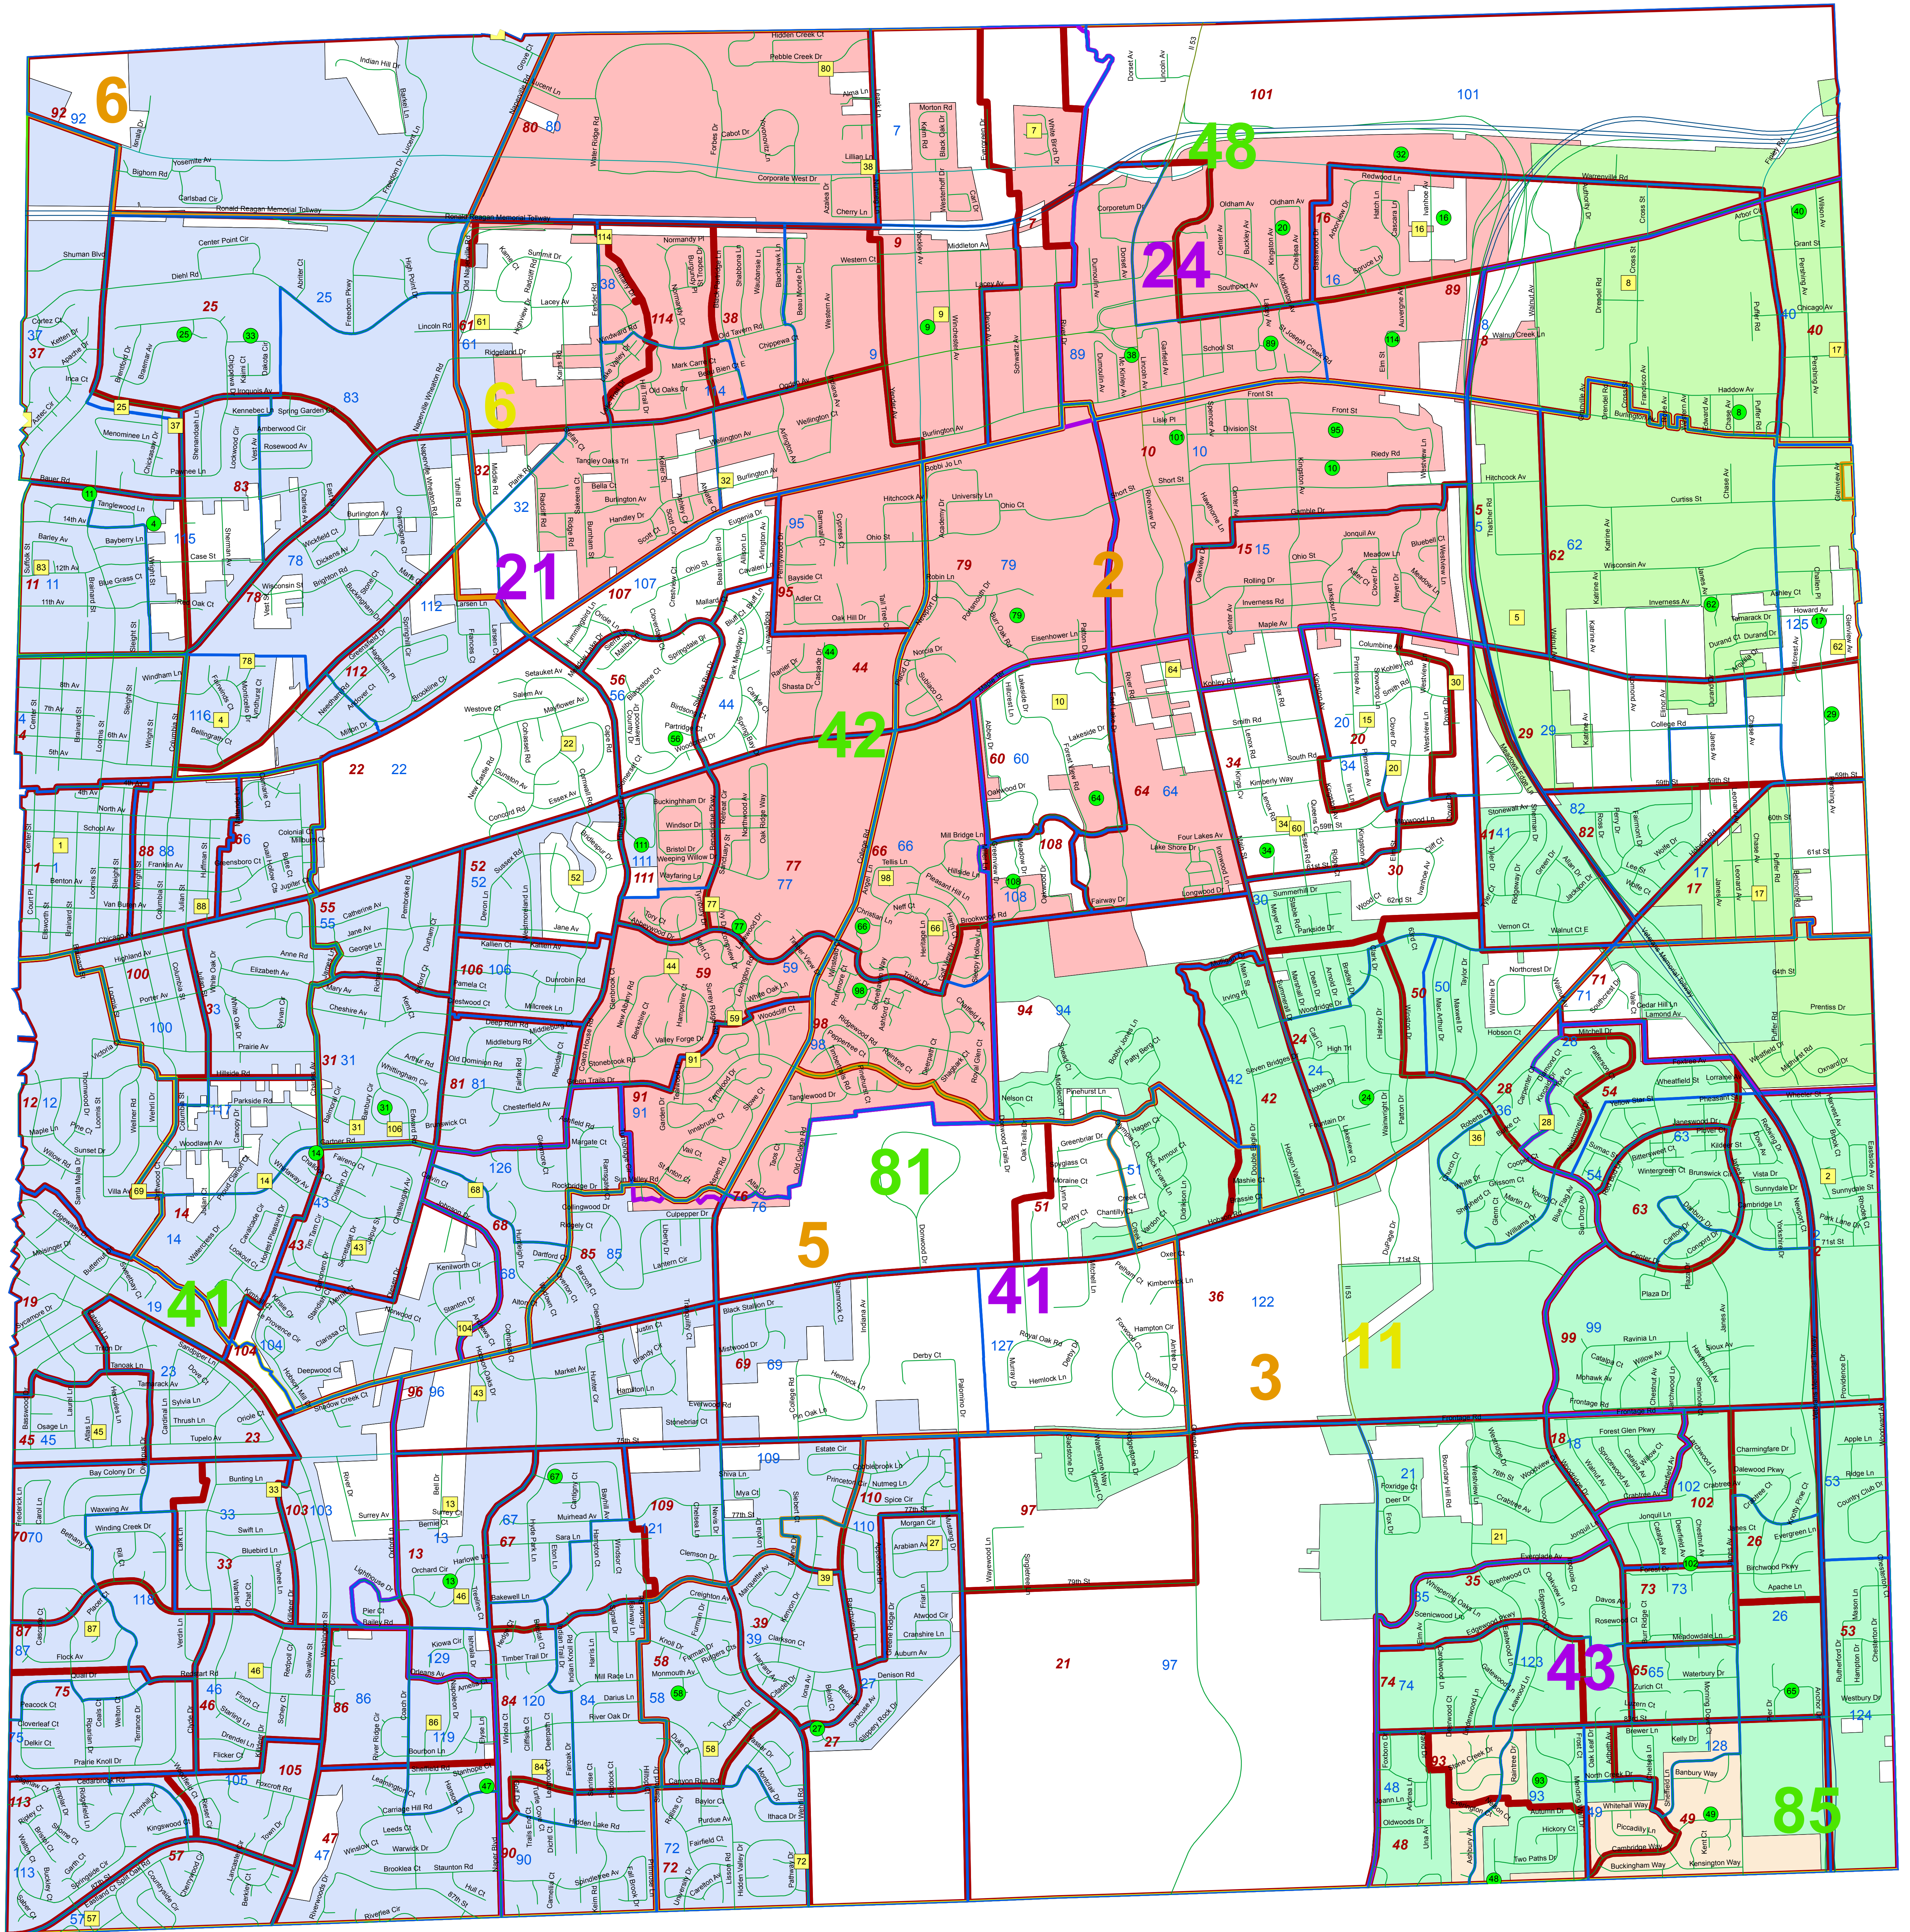

Lisle Township : Proposed

- Legend**
- Republican Committeemen
 - IL Representative Districts
 - Democratic Committeemen
 - County Board Districts
 - Proposed Precincts
 - Original Precincts
 - US Congressional Districts
 - IL Senate Districts