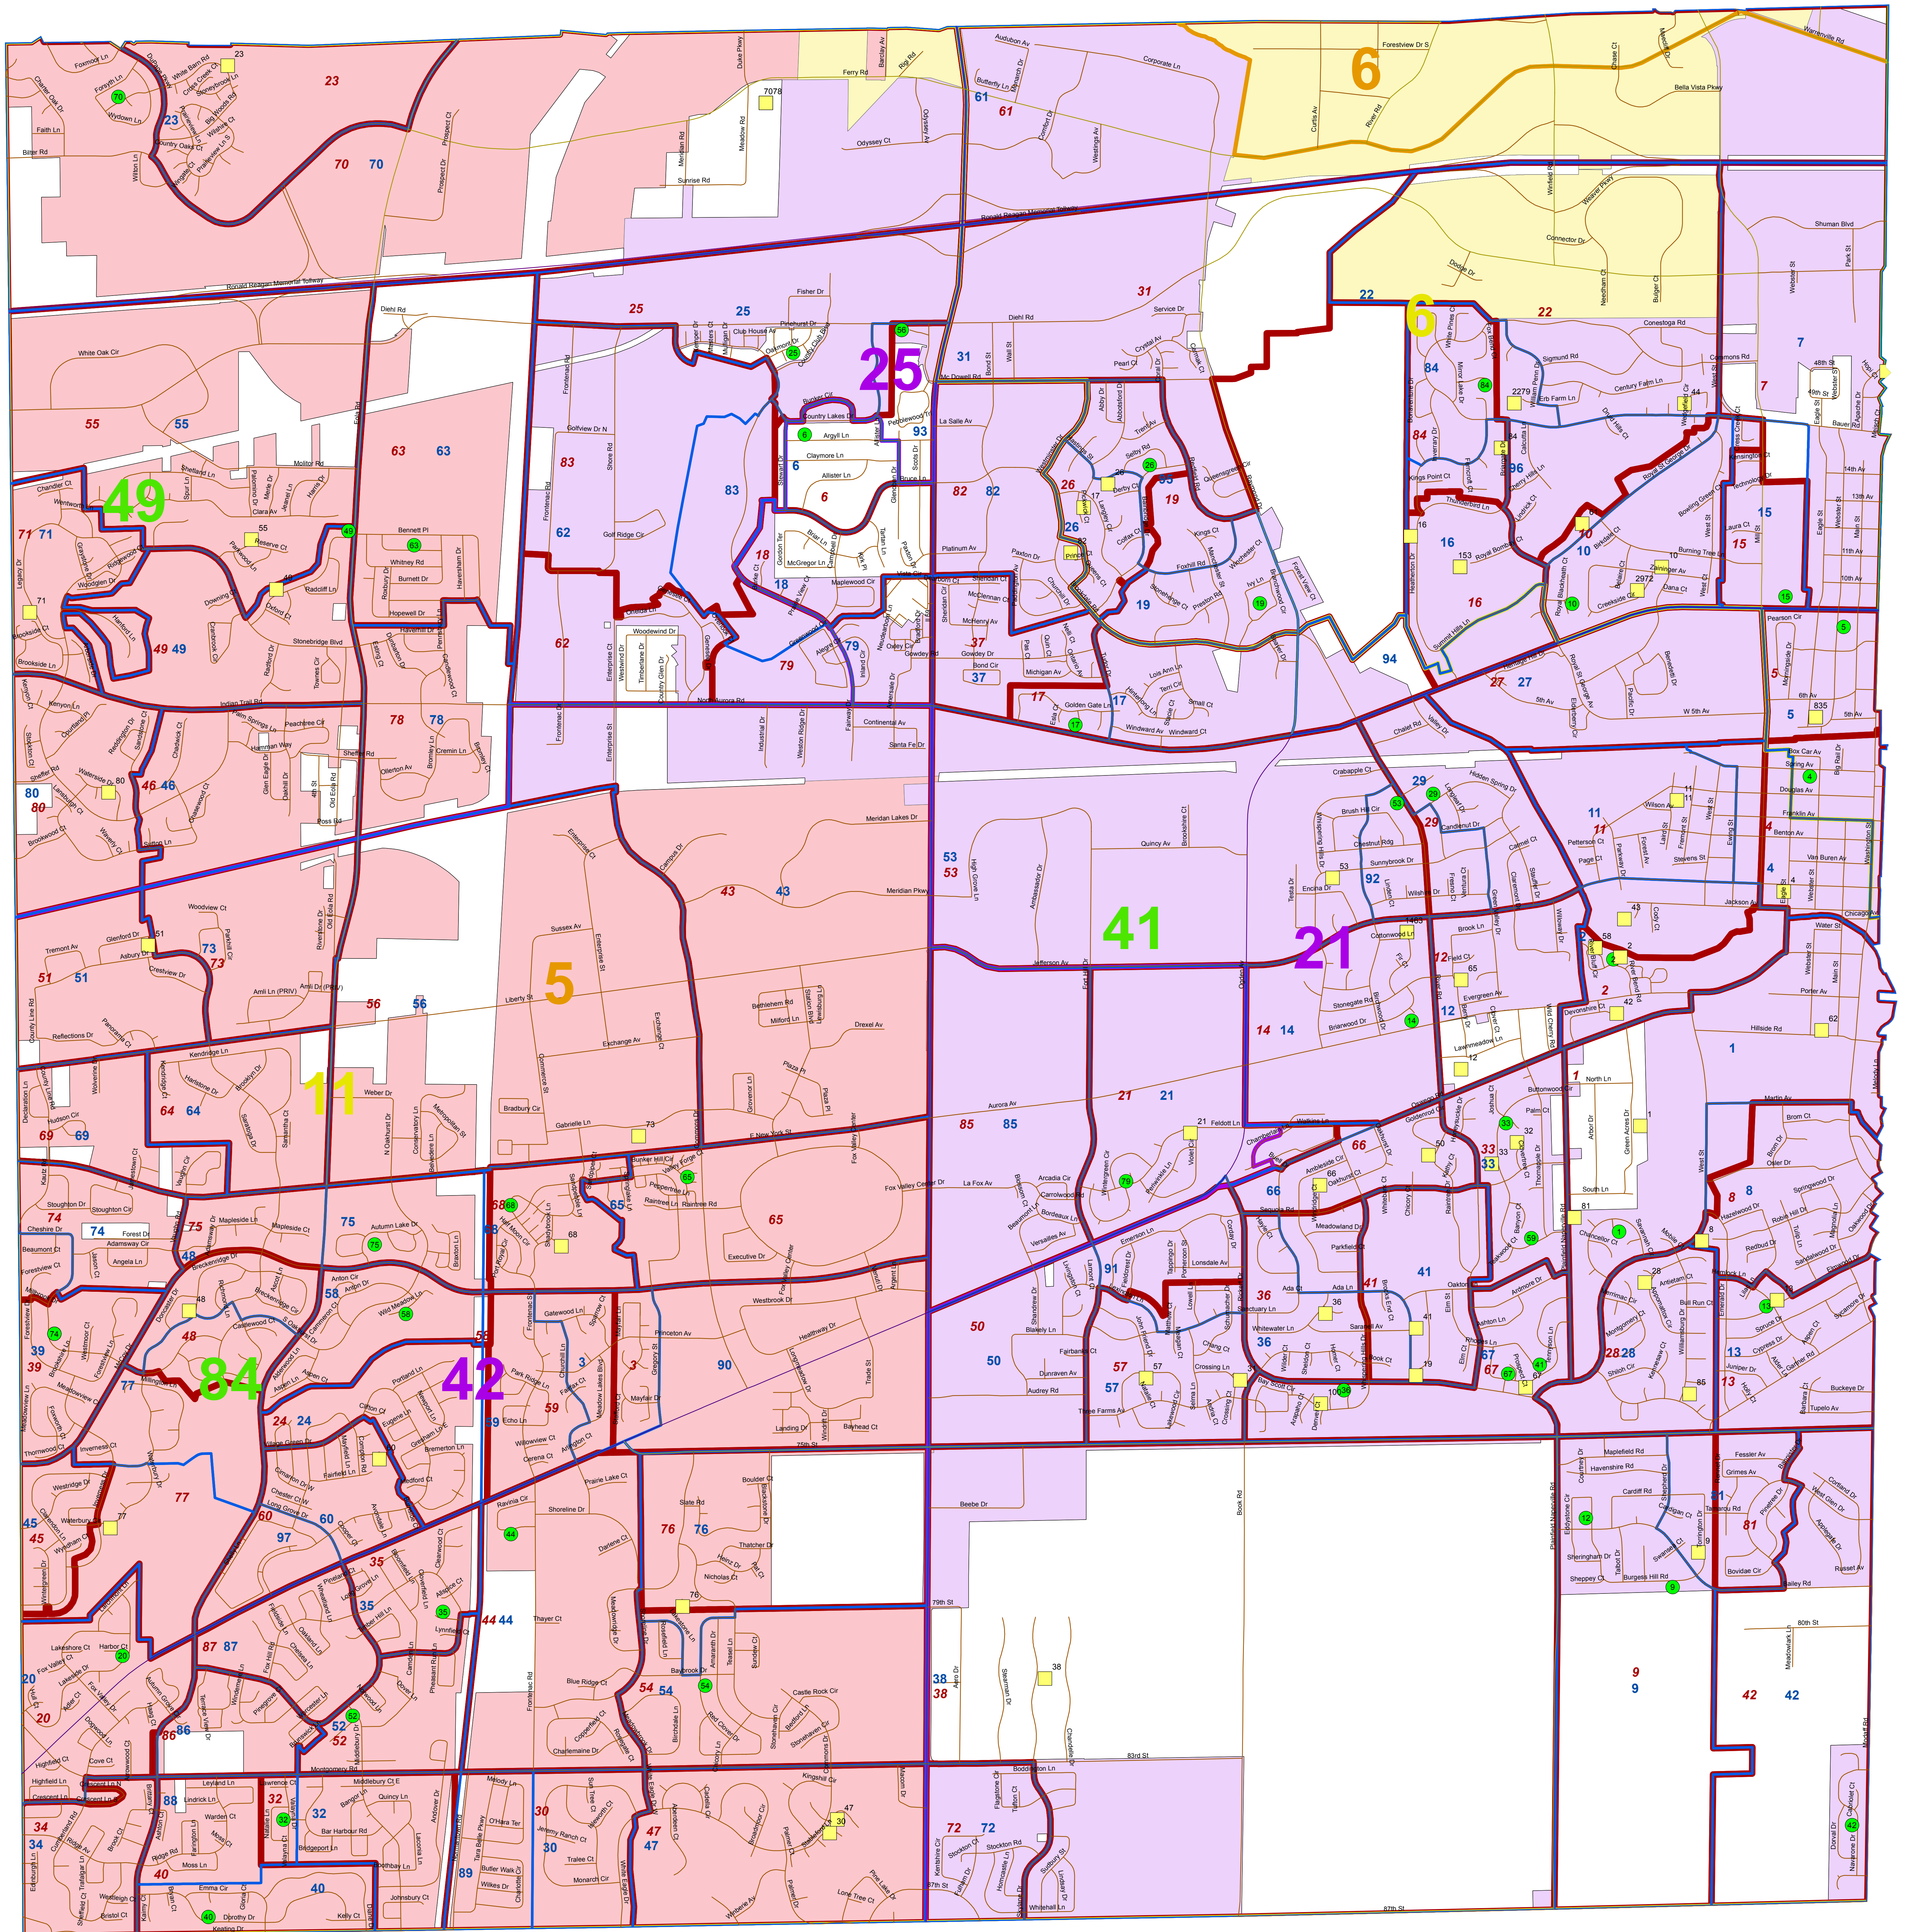

Naperville Township : Proposed

Legend

- Republican Committeemen
- IL Representative Districts
- Proposed Precincts
- County Board Districts
- US Congressional Districts
- IL Senate Districts
- Original Precincts