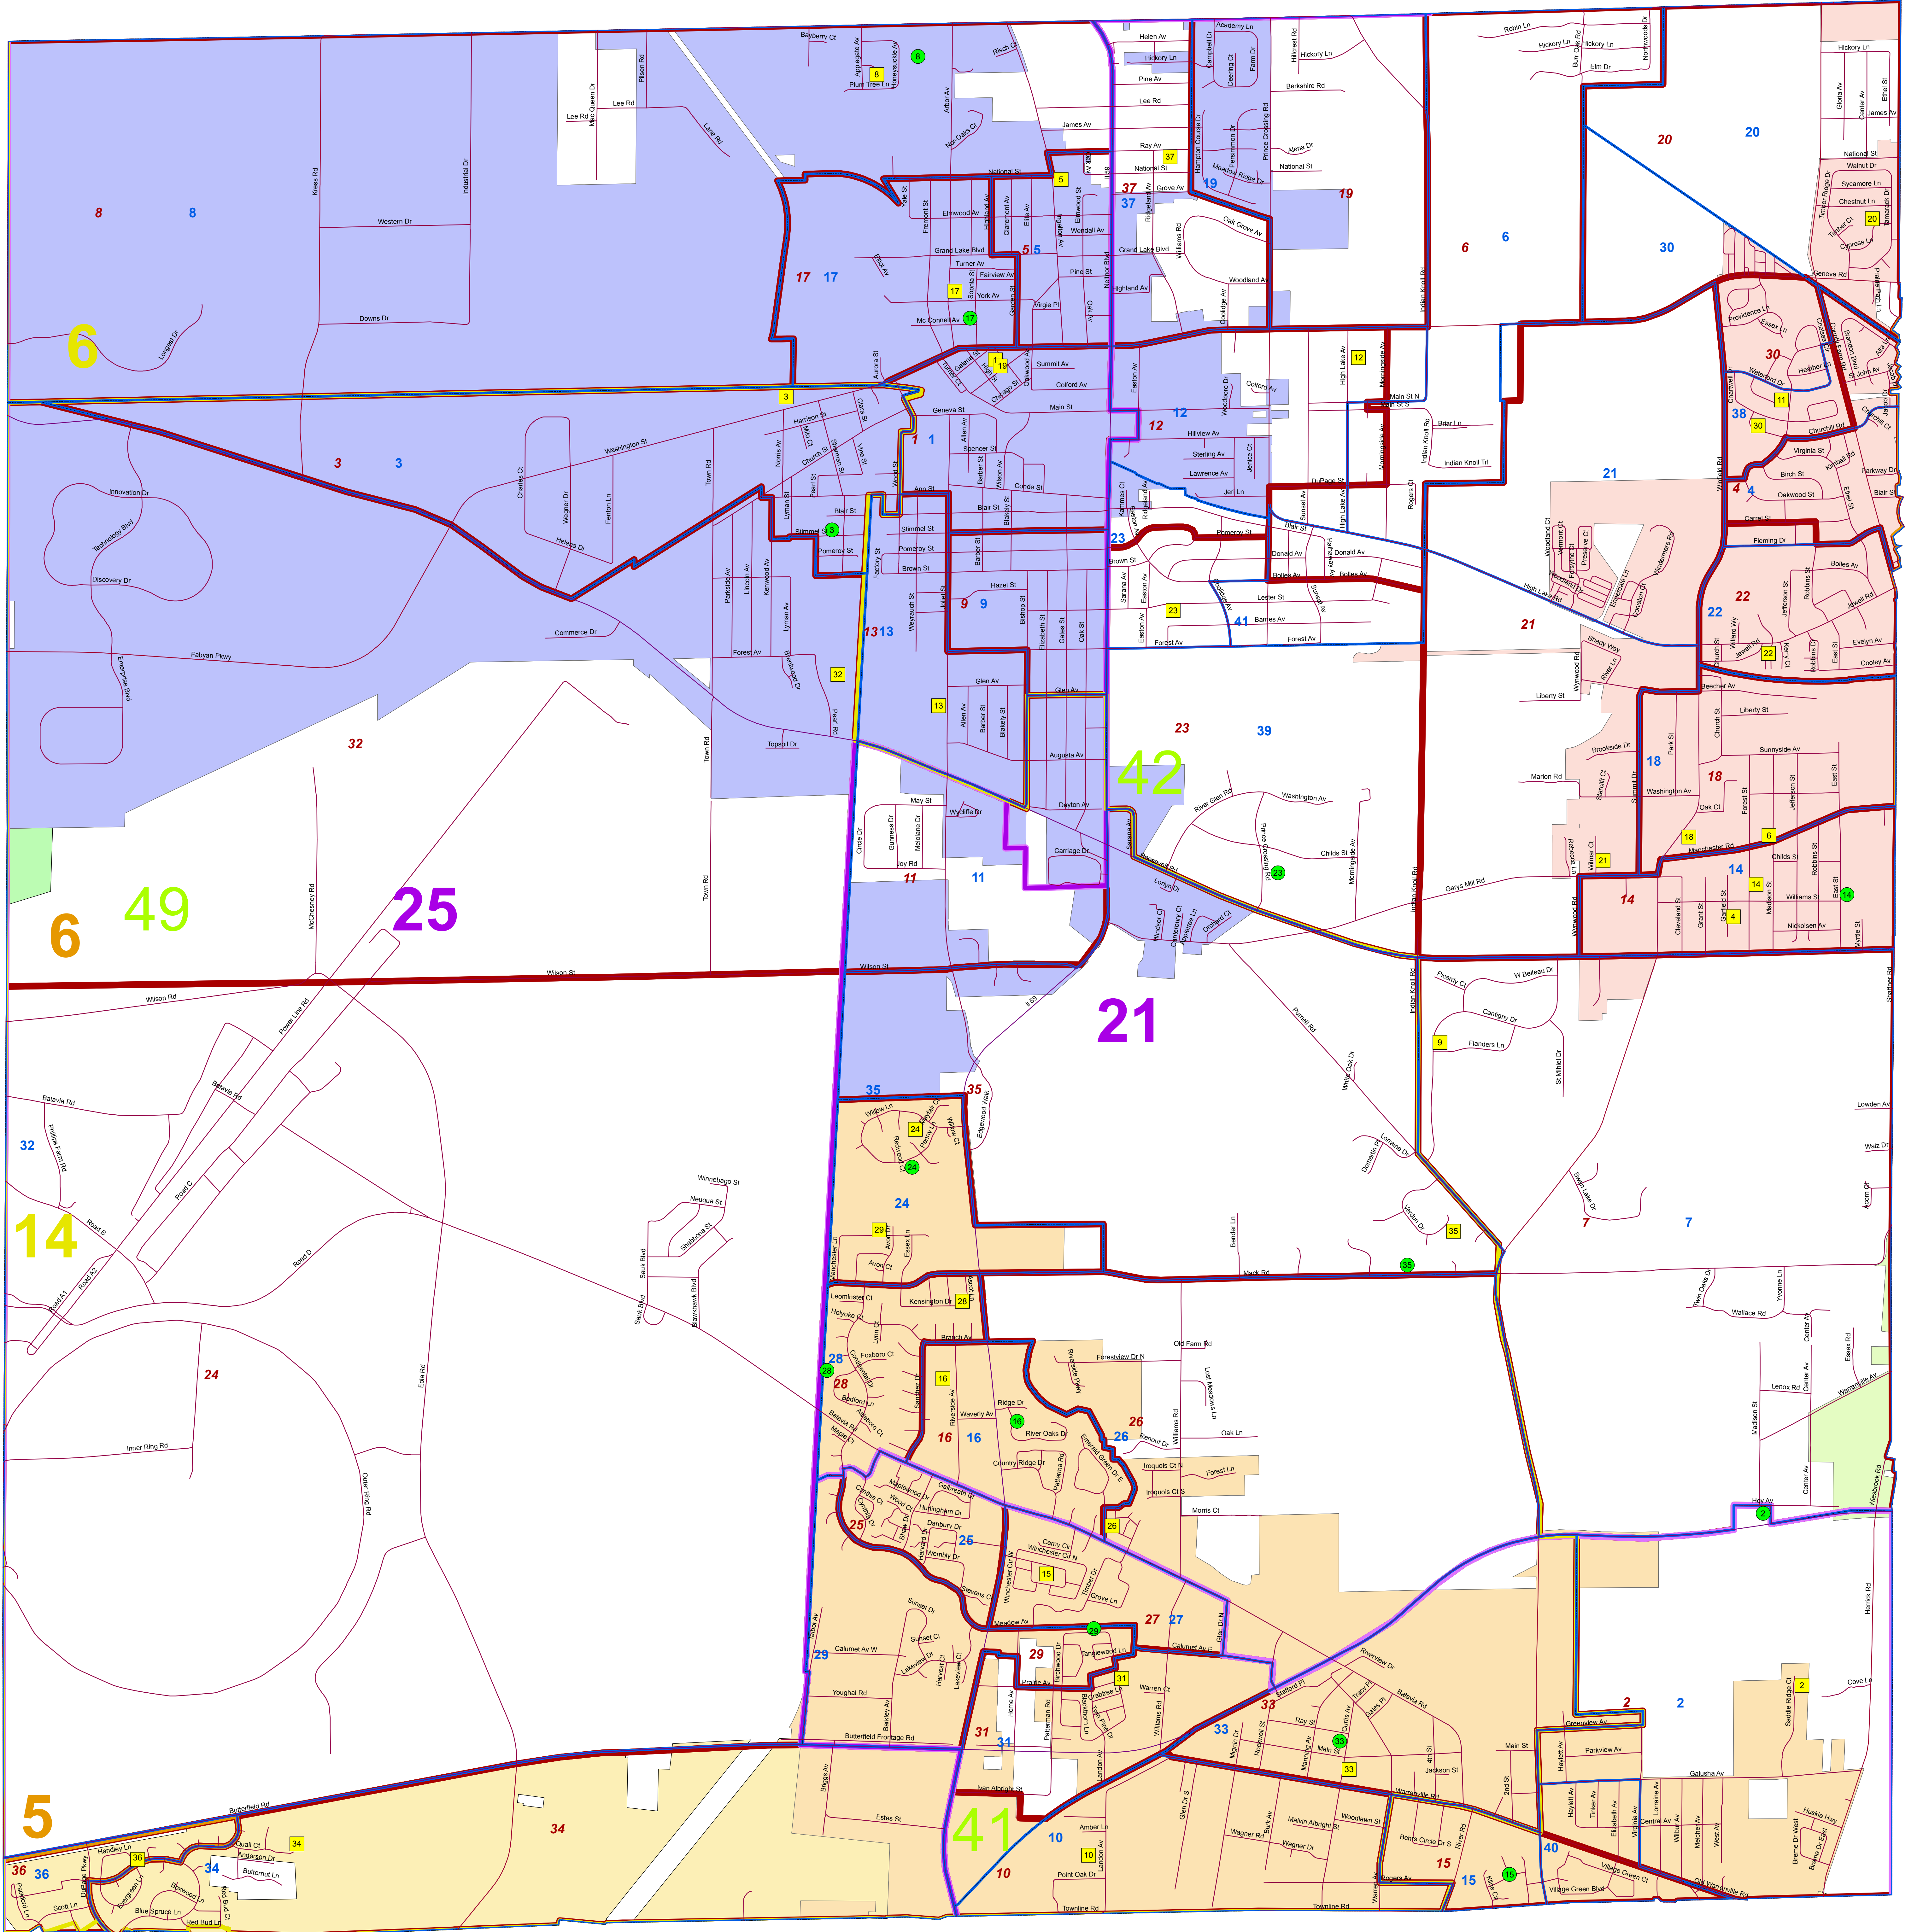

Winfield Township : Proposed

- Legend**
- Republican Committeemen
 - Democratic Committeemen
 - Proposed Precincts
 - US Congressional Districts
 - IL Senate Districts
 - IL Representative Districts
 - County Board Districts
 - Original Precincts