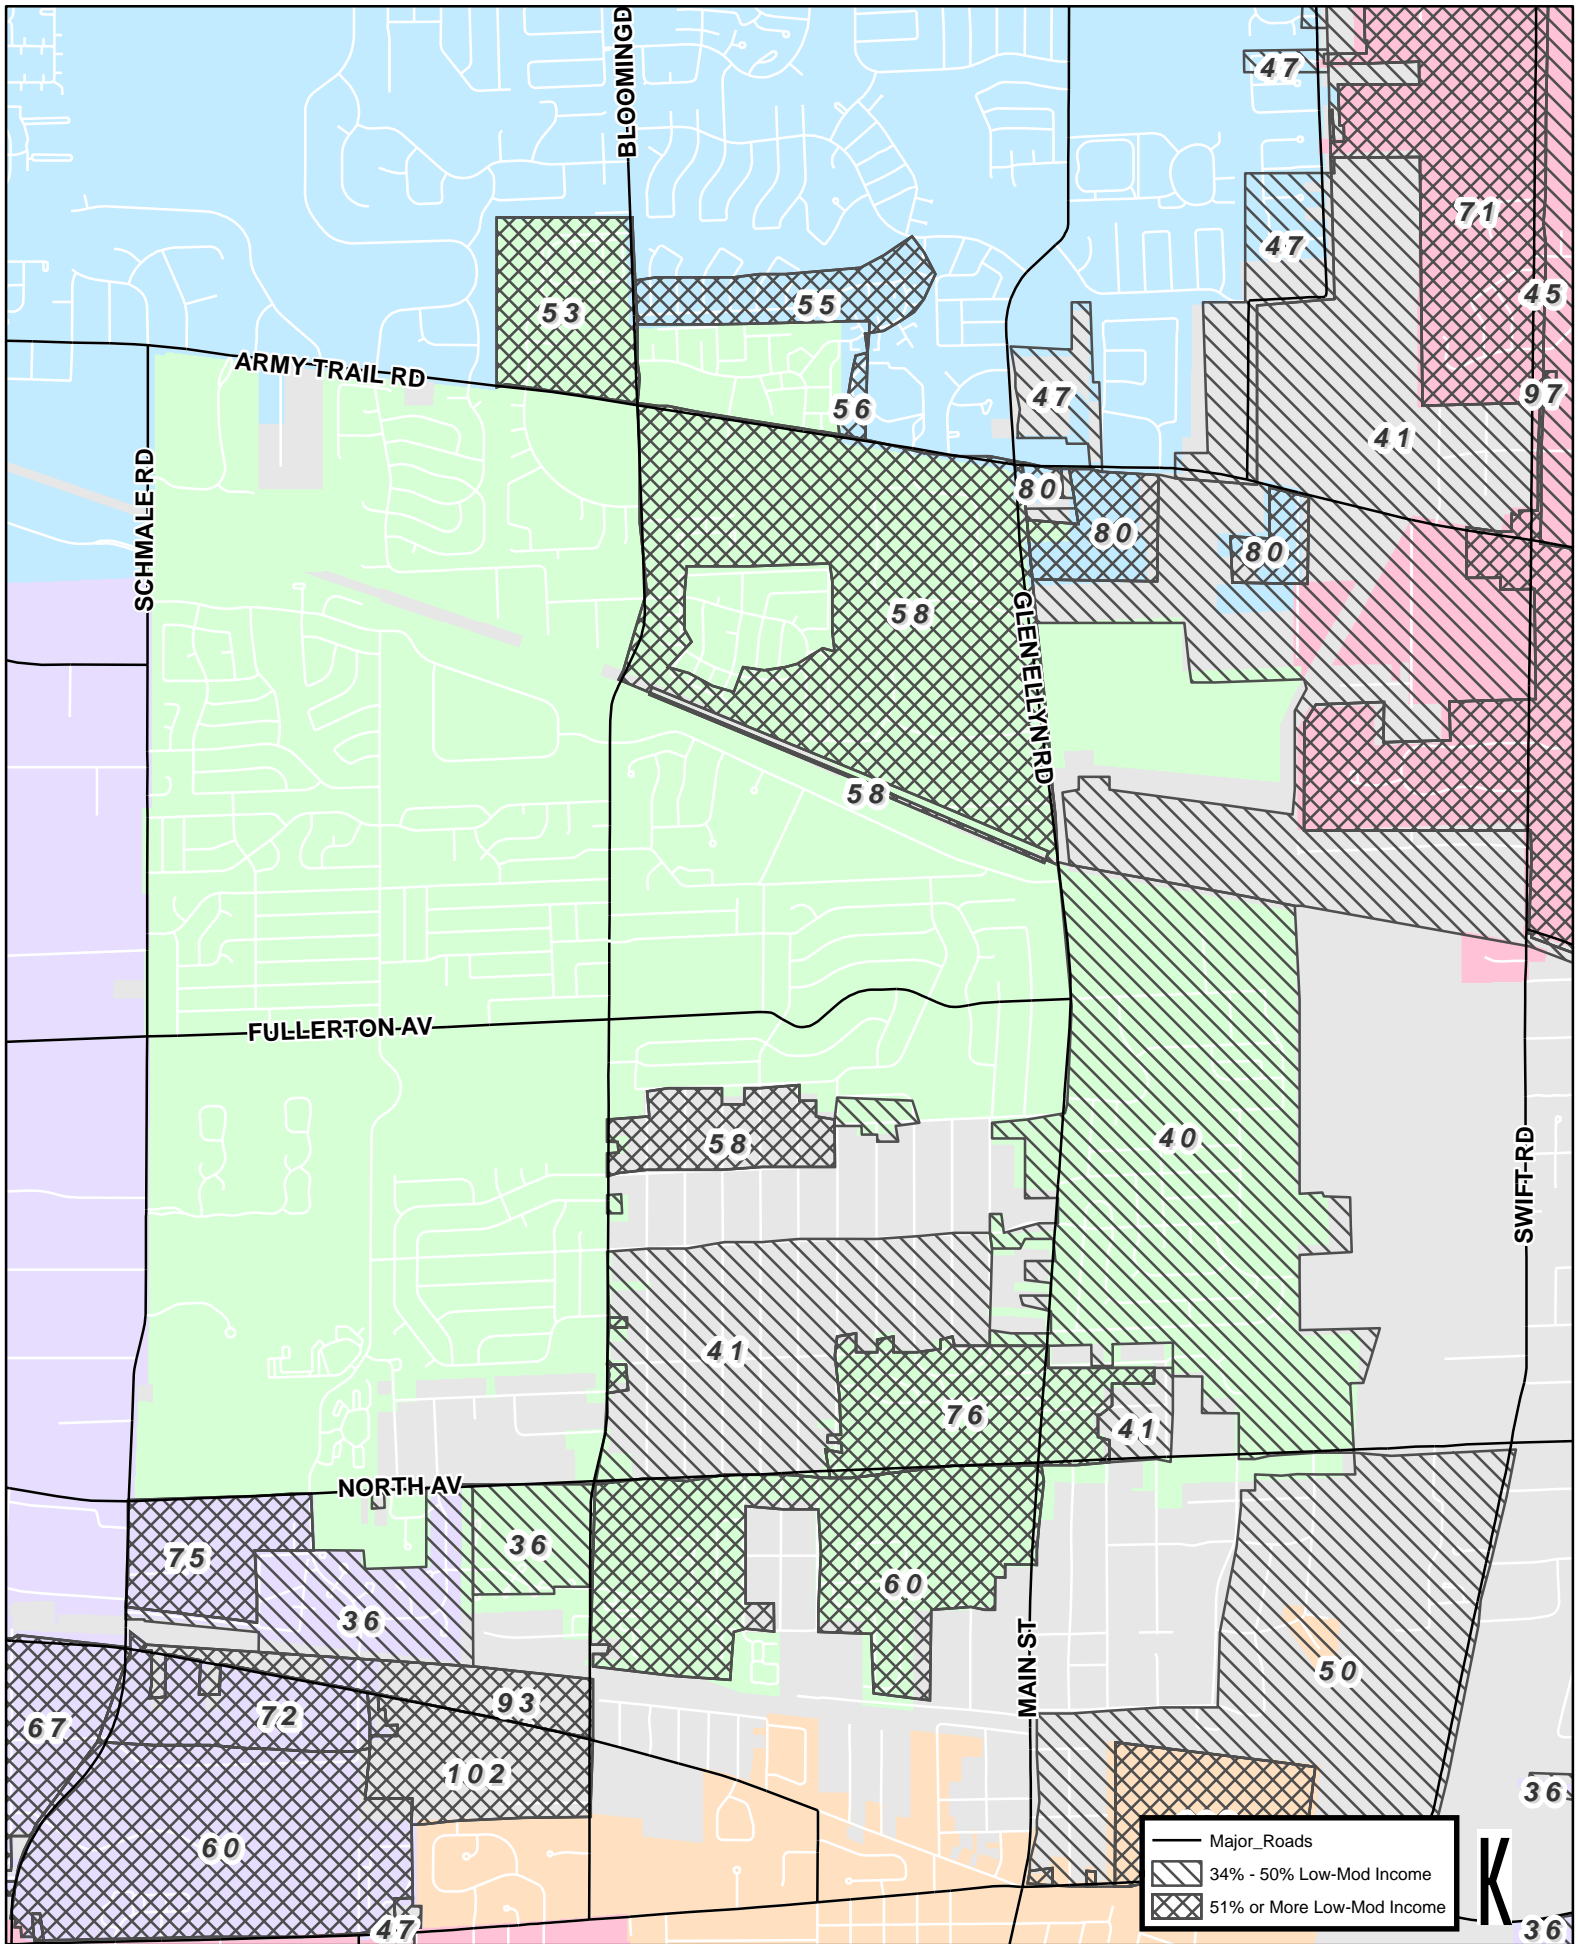

LOW-MOD INCOME AREAS - Village of GLENDALE HEIGHTS

	Major_Roads
	34% - 50% Low-Mod Income
	51% or More Low-Mod Income

K
36