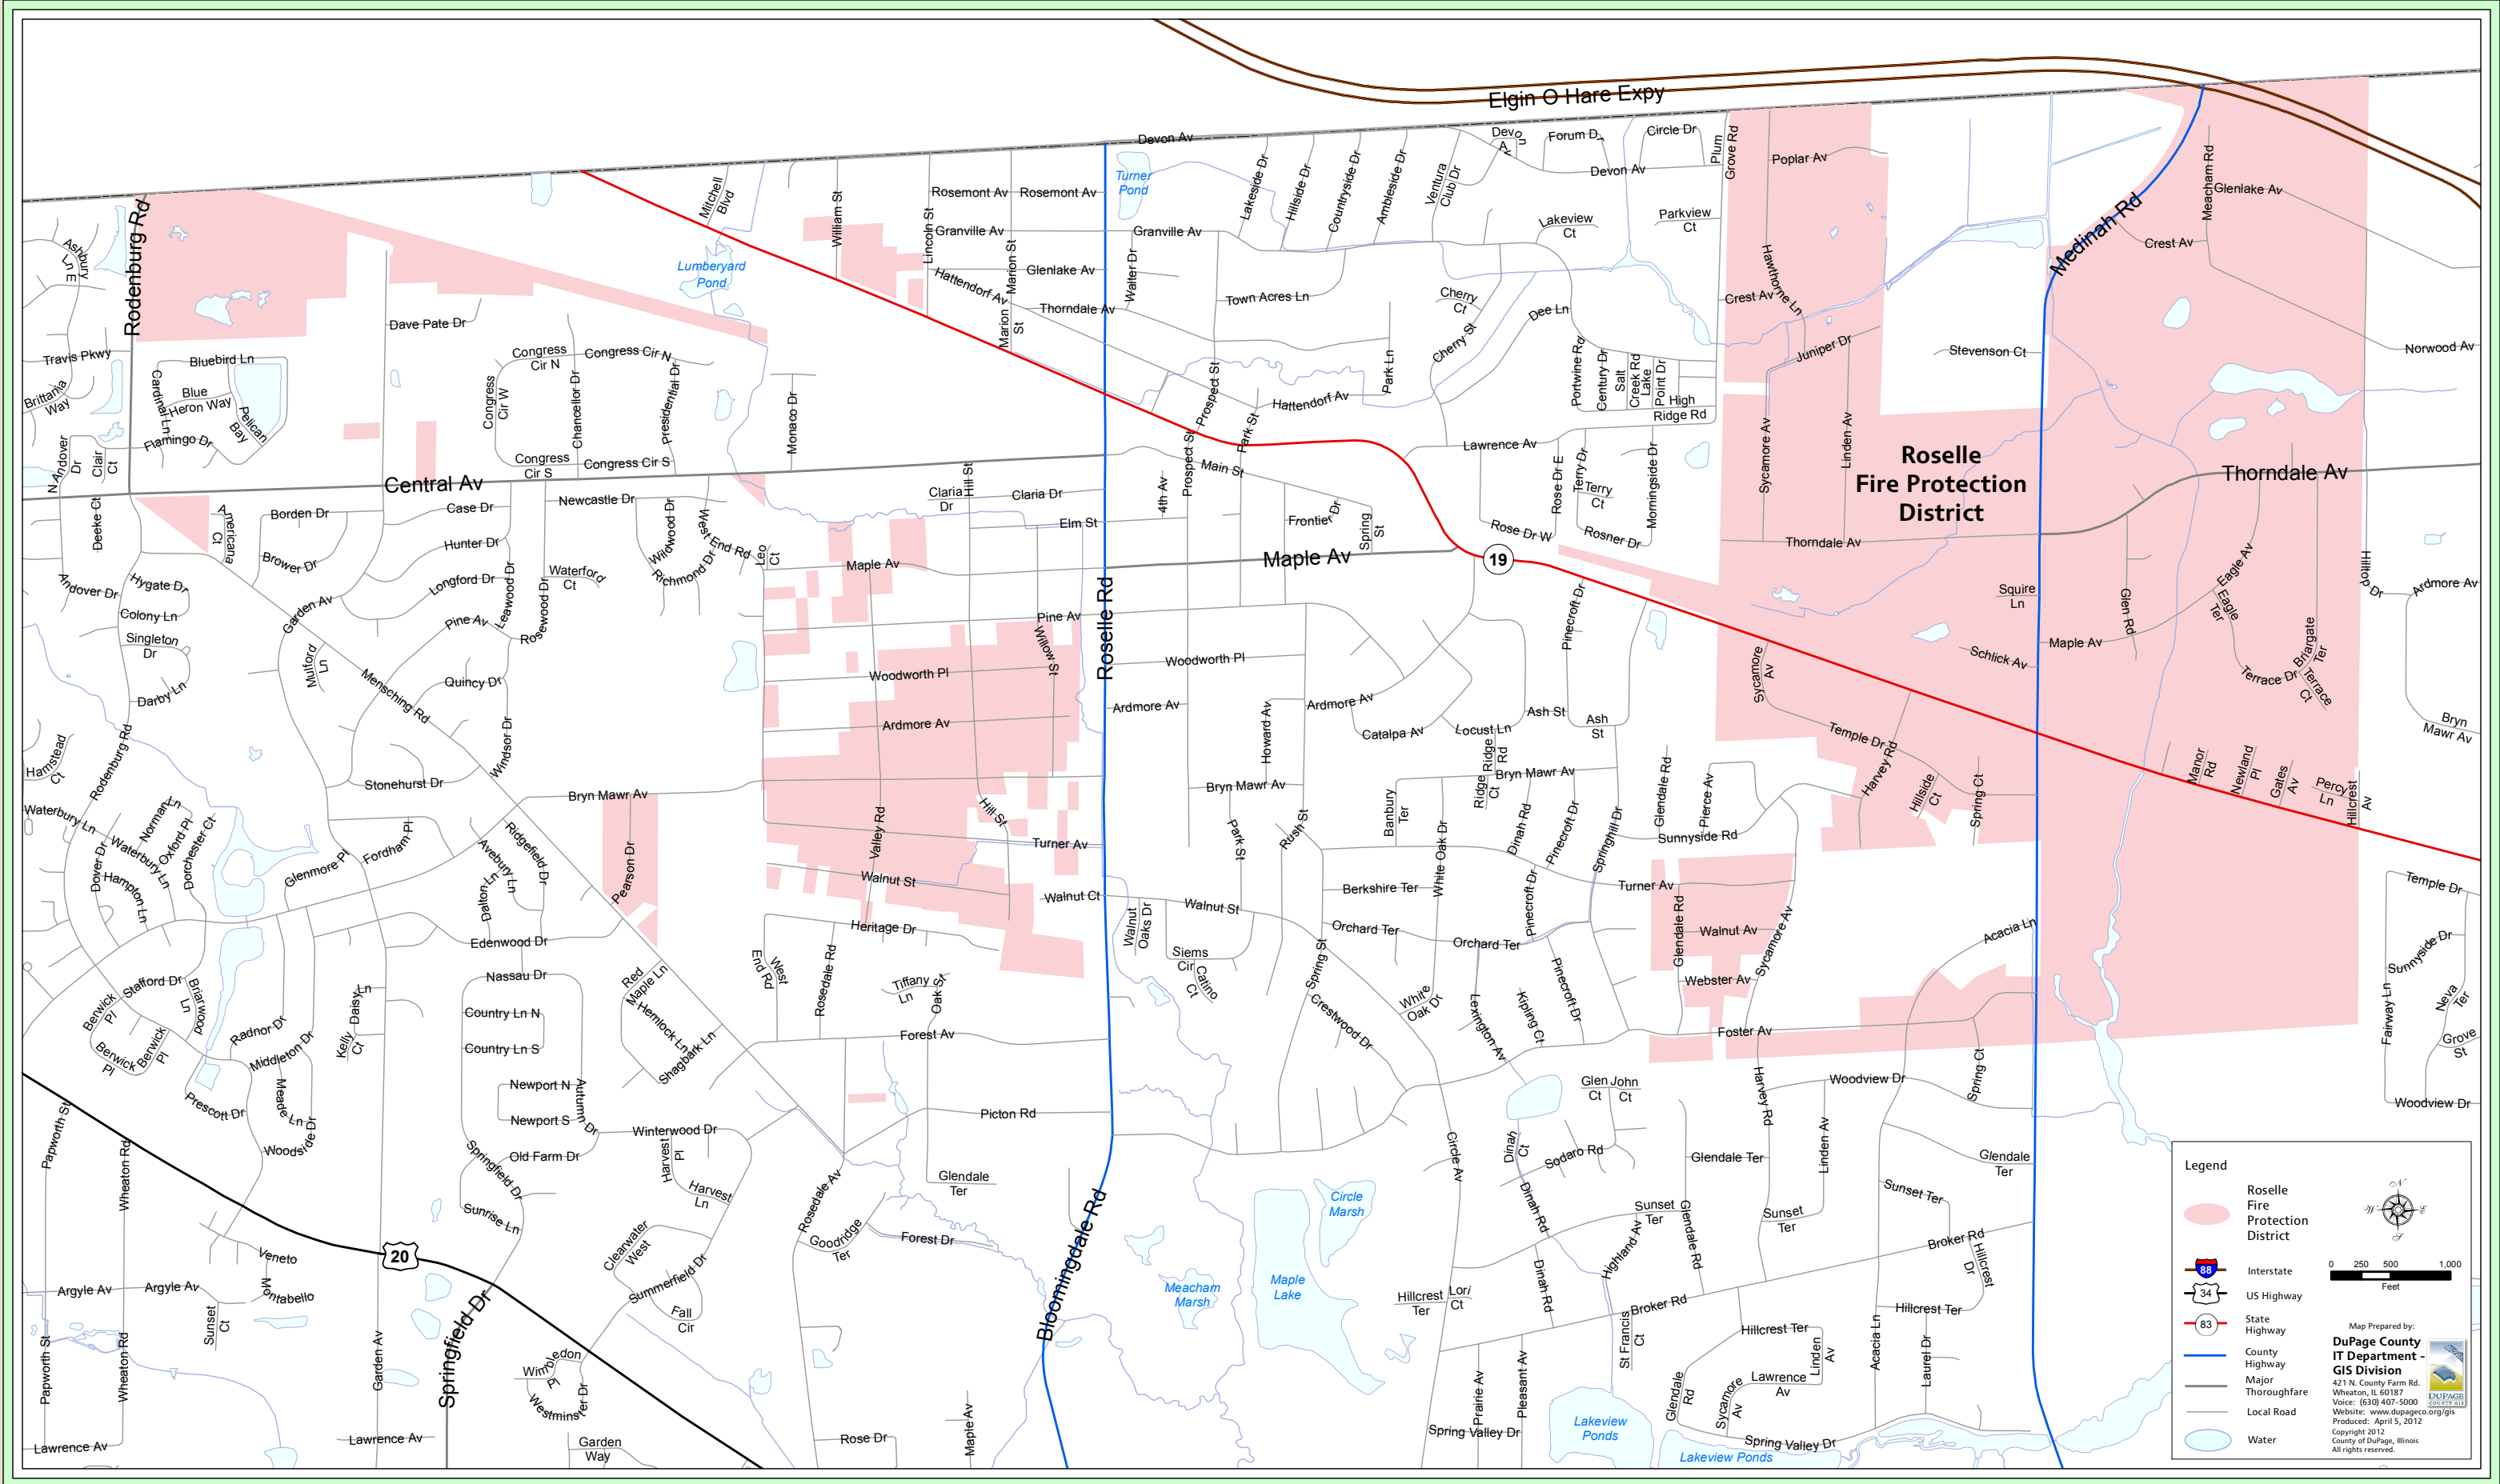

ROSELLE FIRE PROTECTION DISTRICT

DUPAGE COUNTY, ILLINOIS

Legend

- Roselle Fire Protection District
- Interstate (88)
- US Highway (34)
- State Highway (83)
- County Highway
- Major Thoroughfare
- Local Road
- Water

Map Prepared by:
DuPage County IT Department - GIS Division
 421 N. County Farm Rd.
 Wheaton, IL 60187
 Website: www.dupageco.org/gis
 Produced: April 5, 2012
 Copyright 2012
 County of DuPage, Illinois
 All rights reserved.

Scale: 0 250 500 1,000 Feet