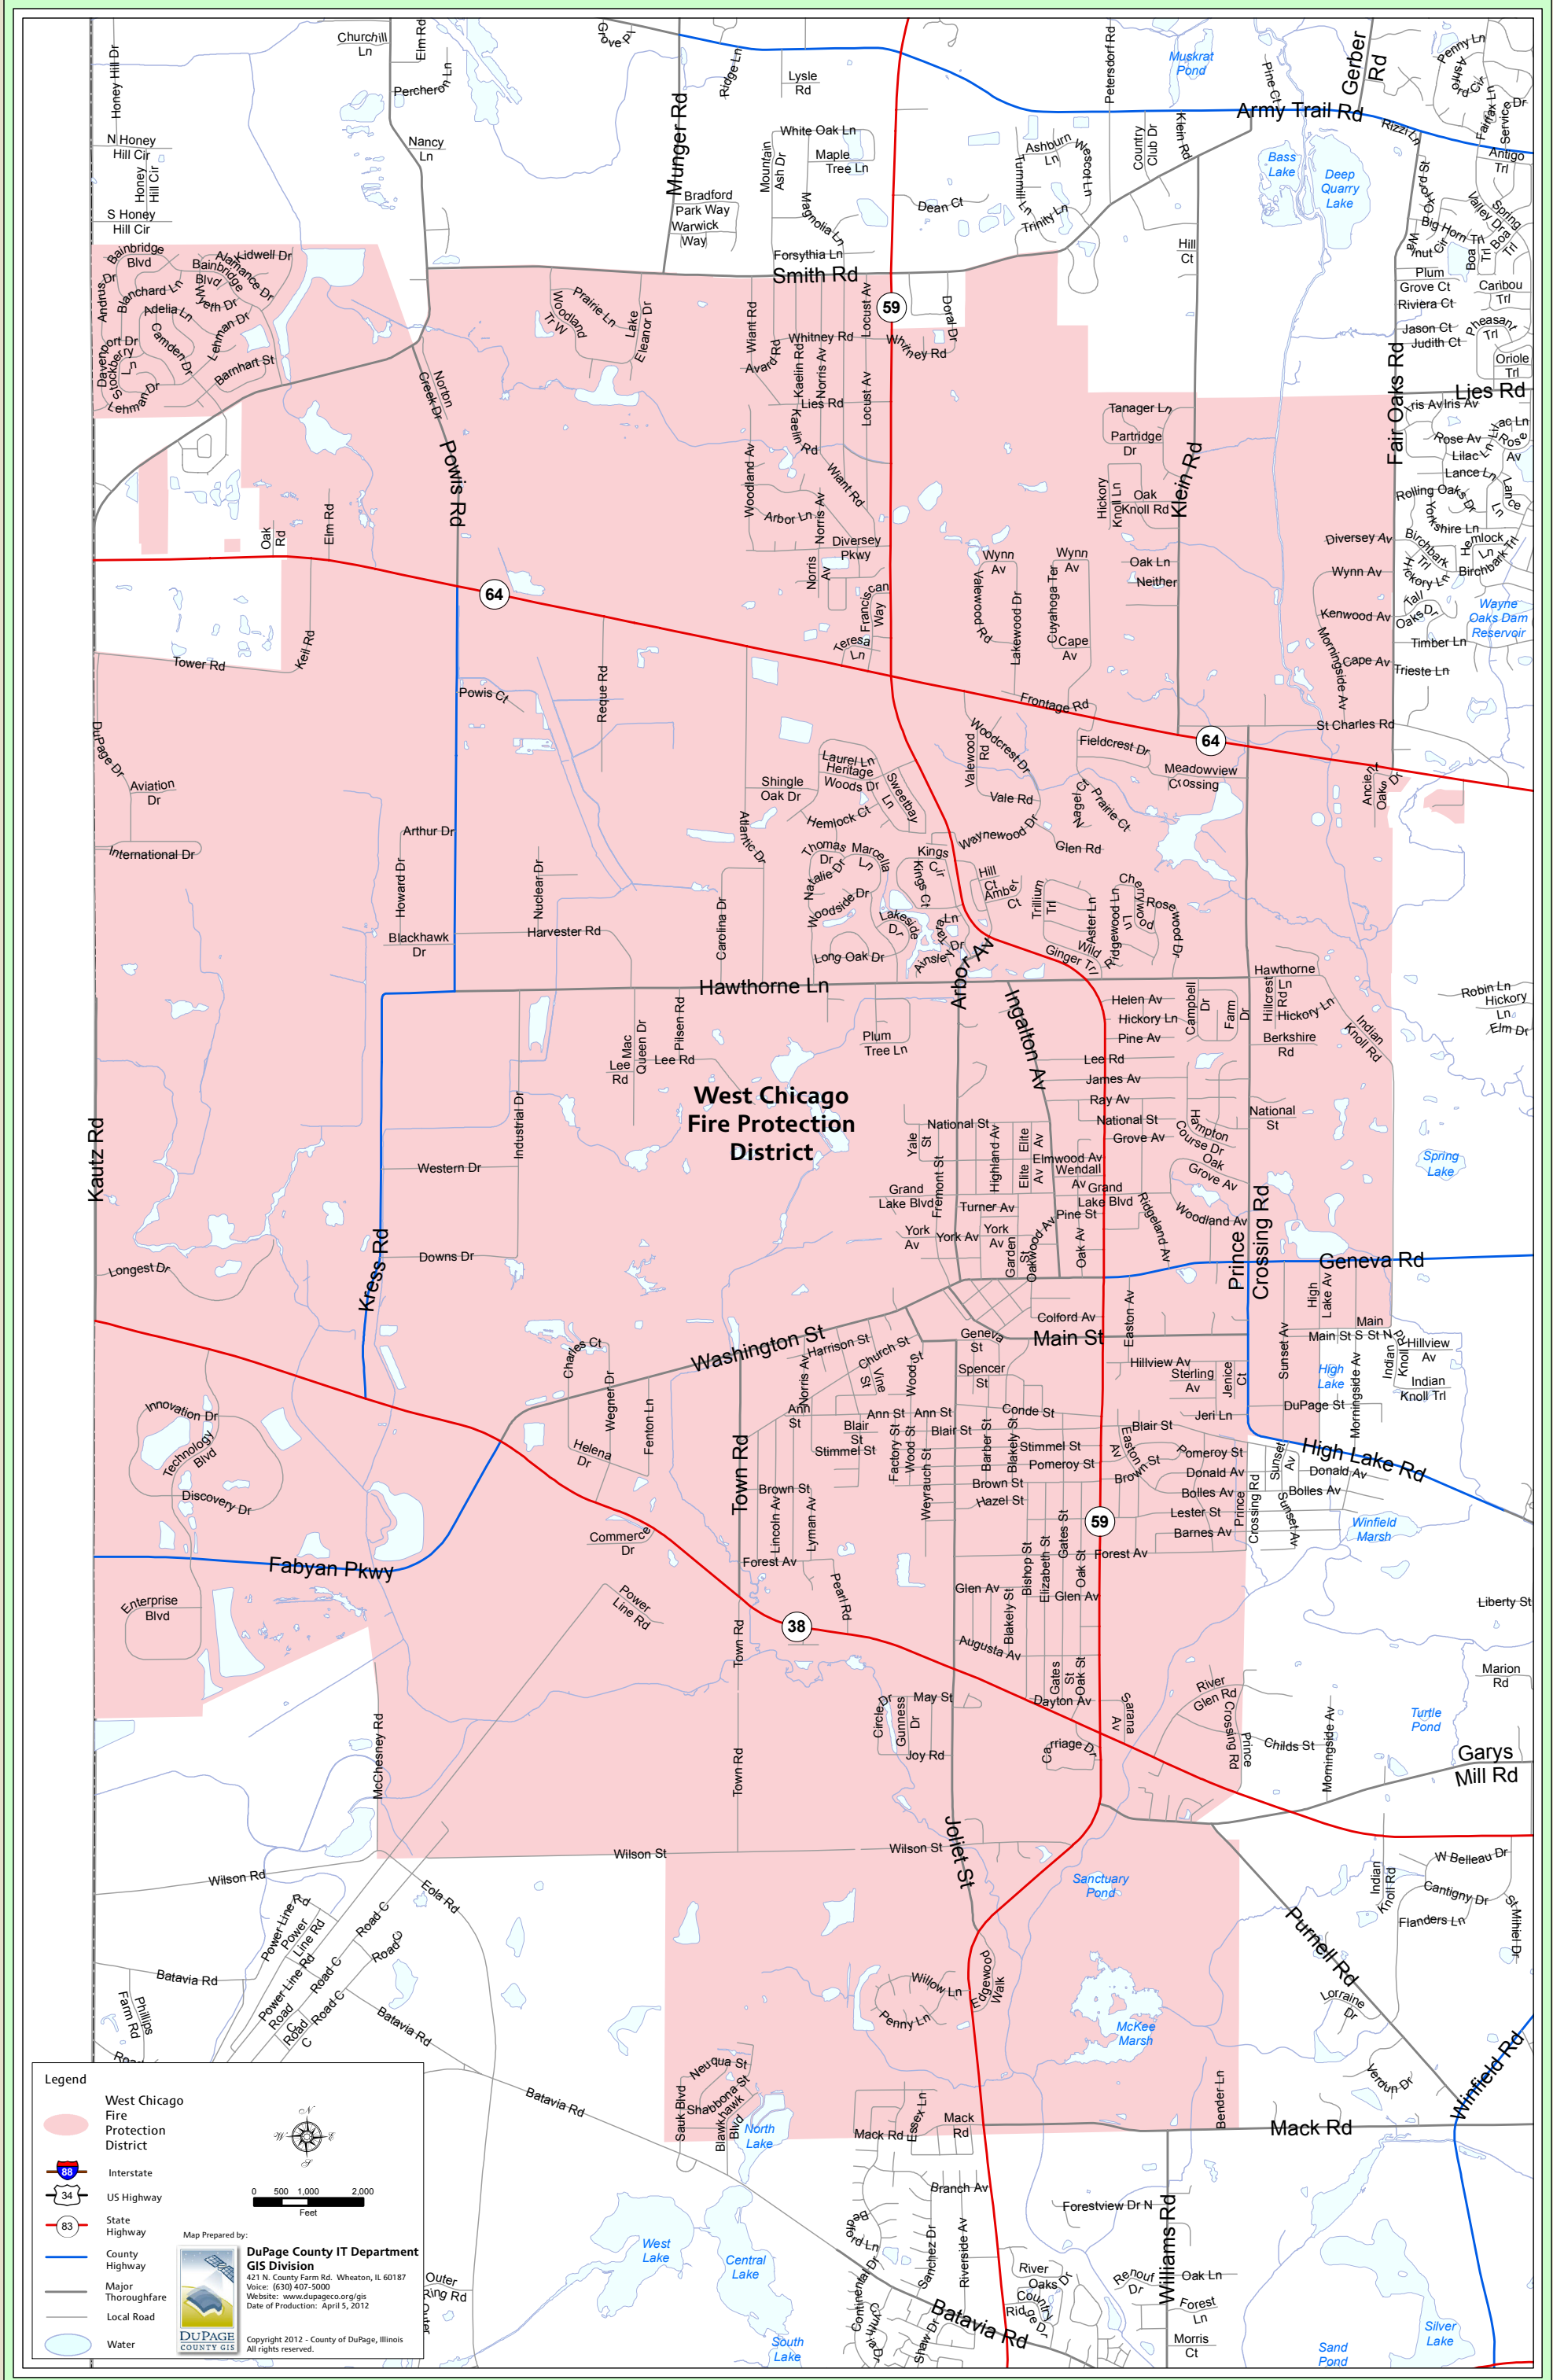

WEST CHICAGO FIRE PROTECTION DISTRICT

DU PAGE COUNTY, ILLINOIS

Legend

- West Chicago Fire Protection District
- Interstate
- US Highway
- State Highway
- County Highway
- Major Thoroughfare
- Local Road
- Water

Map Prepared by:
DuPage County IT Department
GIS Division
 421 N. County Farm Rd. Wheaton, IL 60187
 Voice: (630) 407-5000
 Website: www.dupageco.org/gis
 Date of Production: April 5, 2012

Copyright 2012 - County of DuPage, Illinois
 All rights reserved.