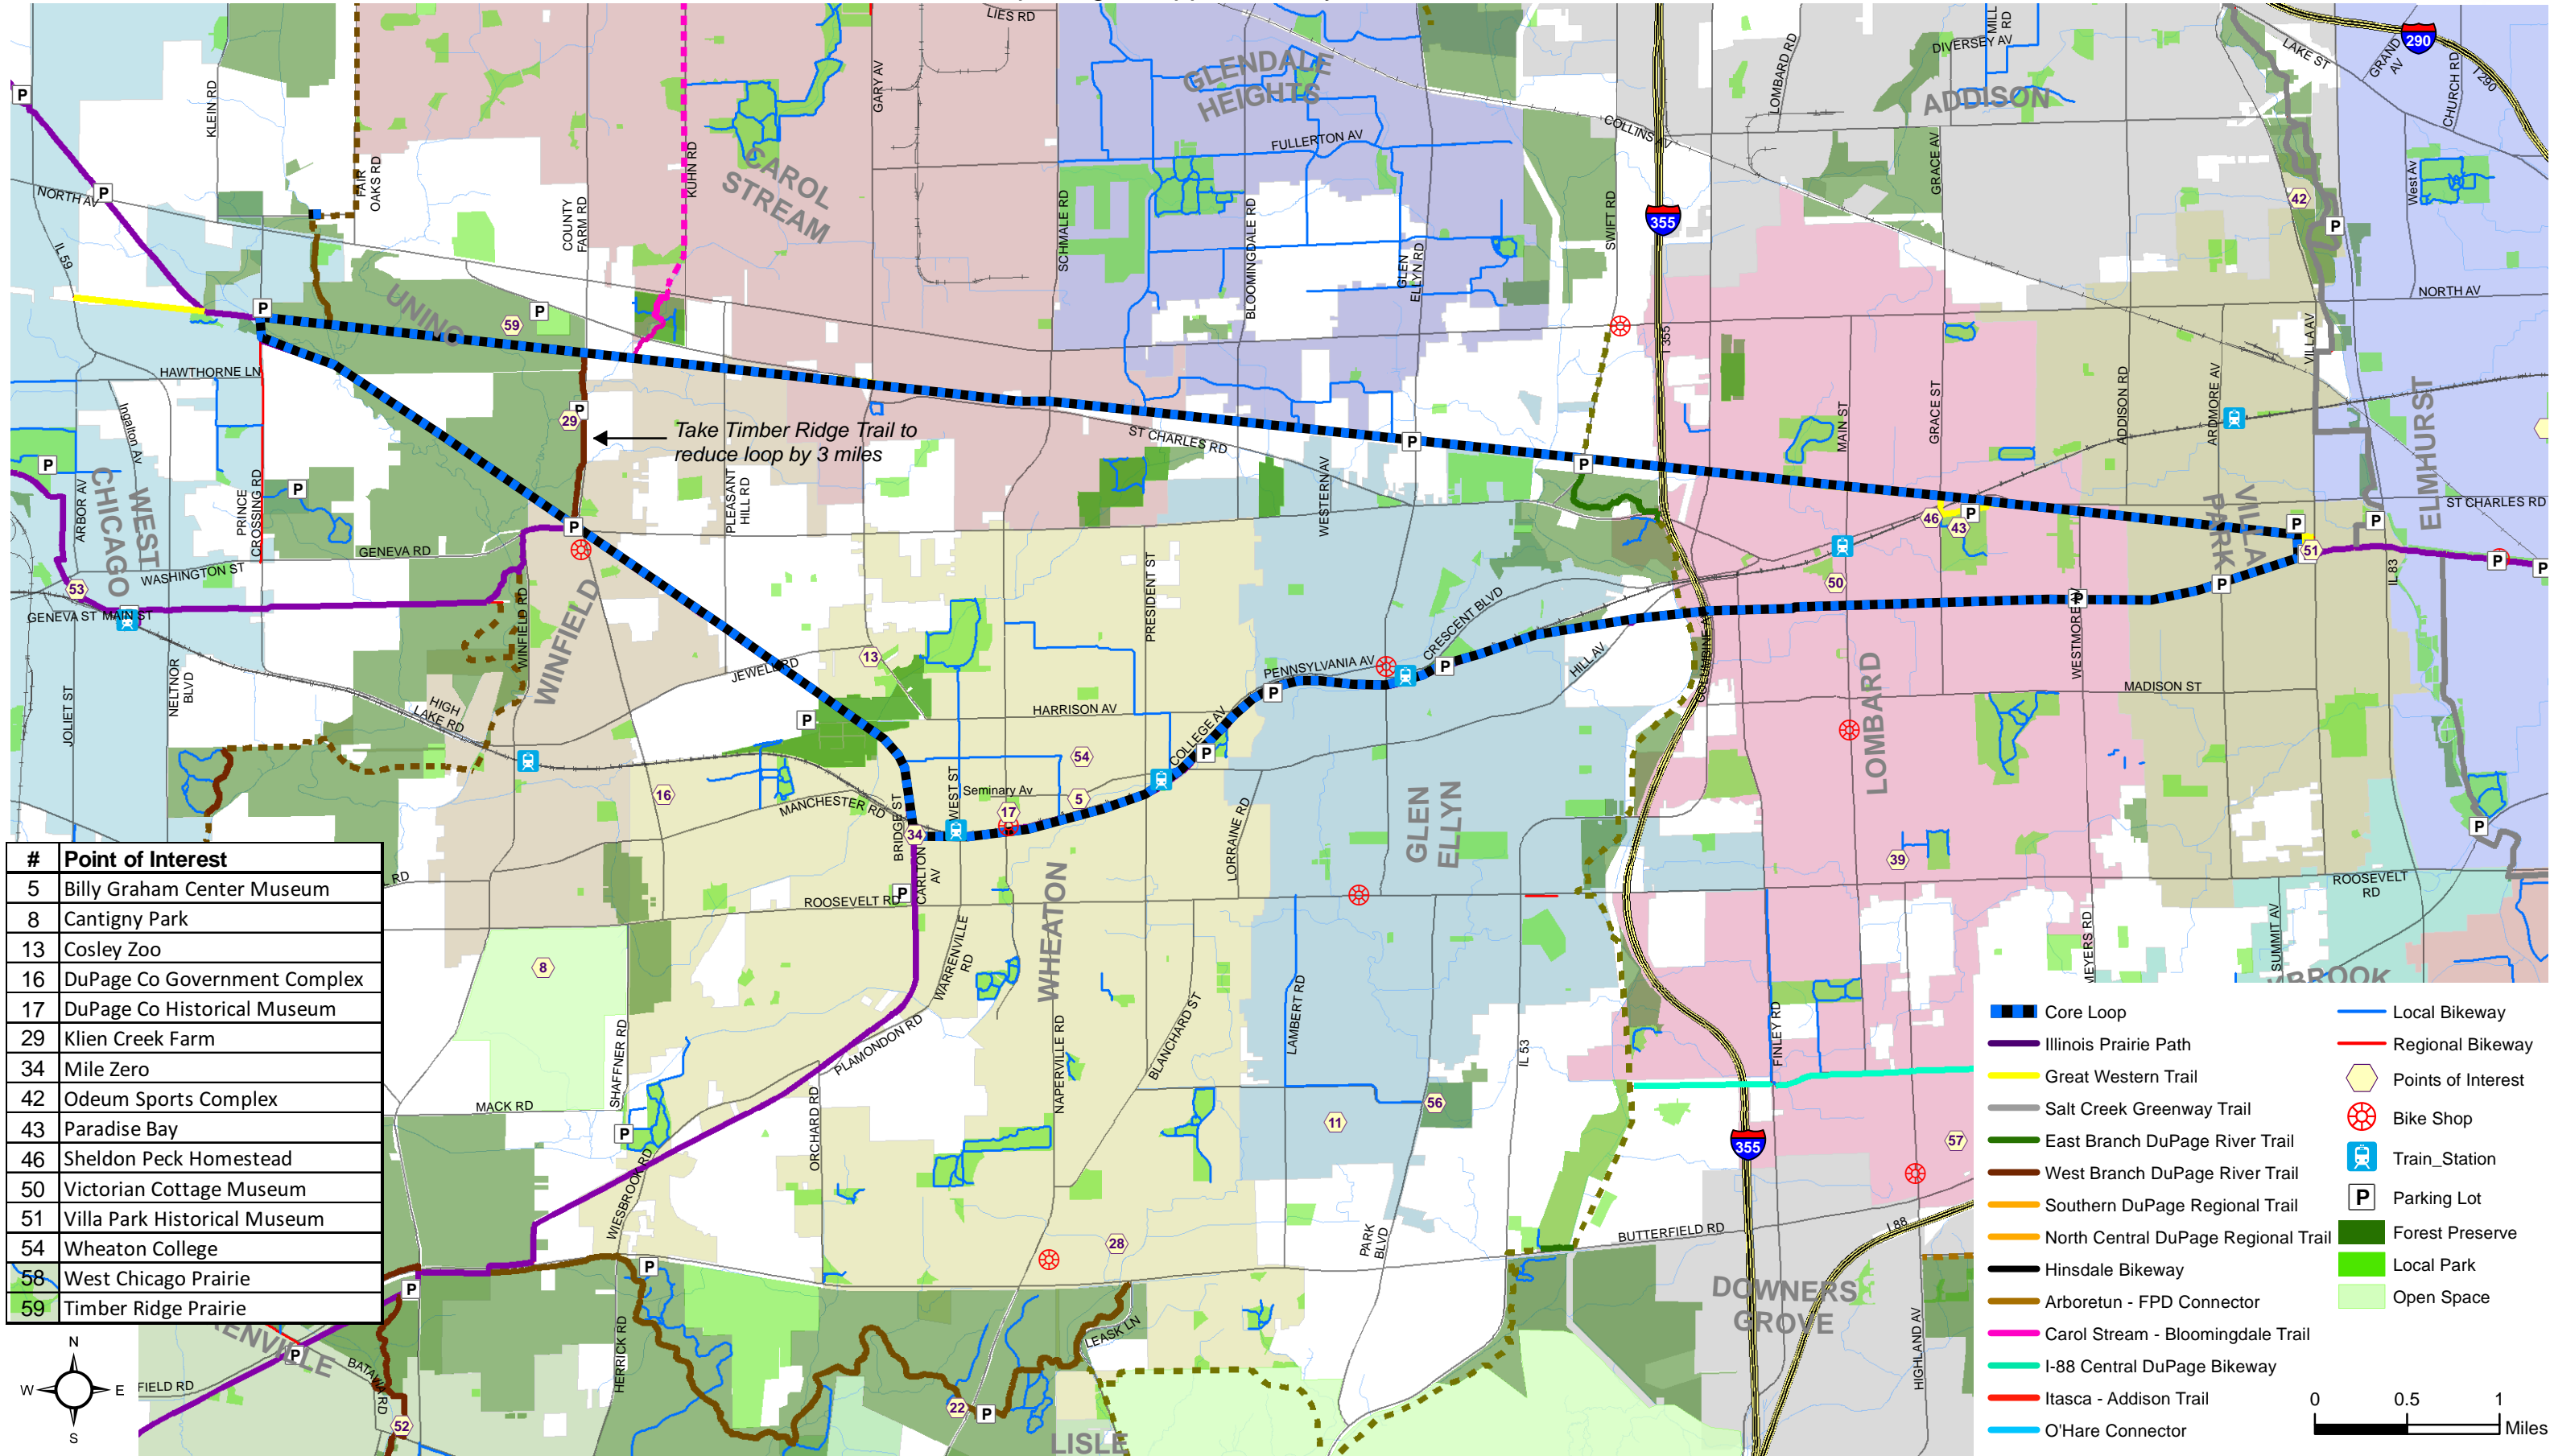

# Central DuPage County Rail-Trail Loop

Loop Length: Approximately 24 Miles

#	Point of Interest
5	Billy Graham Center Museum
8	Cantigny Park
13	Cosley Zoo
16	DuPage Co Government Complex
17	DuPage Co Historical Museum
29	Klien Creek Farm
34	Mile Zero
42	Odeum Sports Complex
43	Paradise Bay
46	Sheldon Peck Homestead
50	Victorian Cottage Museum
51	Villa Park Historical Museum
54	Wheaton College
58	West Chicago Prairie
59	Timber Ridge Prairie