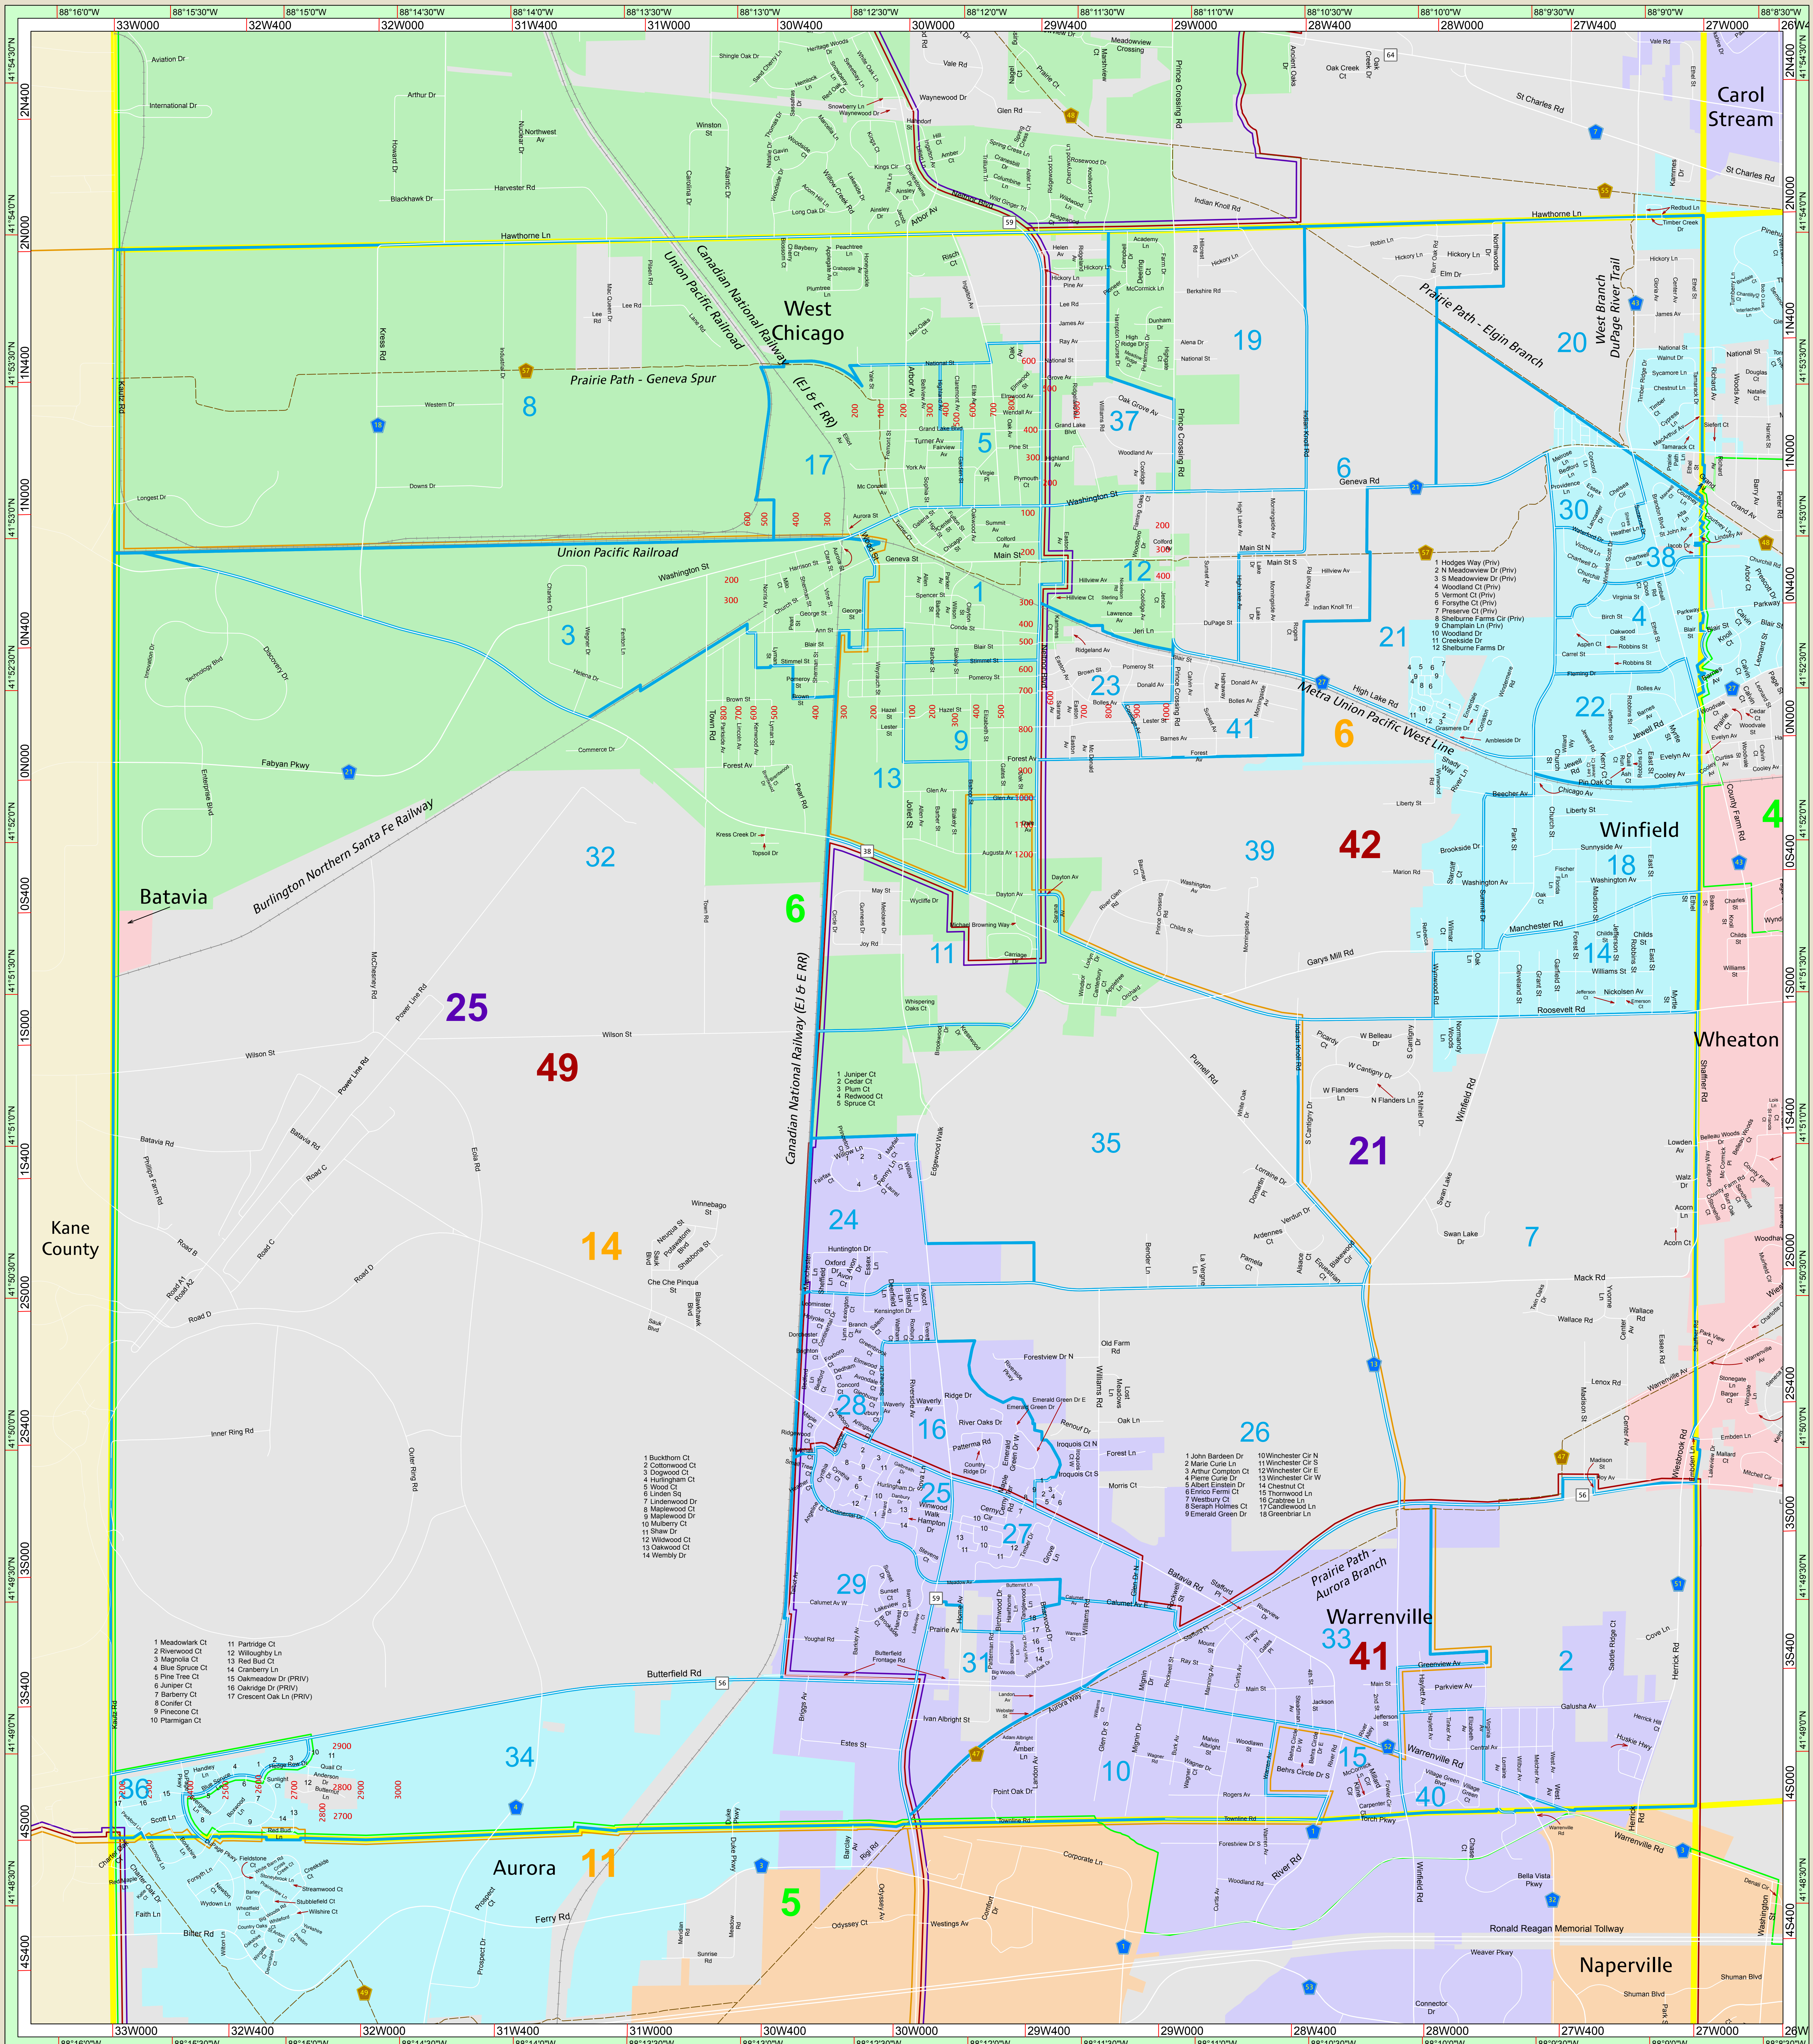

Winfield Township

2017 DuPage County Election Districts

DuPage County Election Commission

Election Commissioners

Cathy Terrill
Chairperson

James S. Lowe
Vice Chair

John J. Boske
Secretary

Joseph Sobocki
Executive Director

Legend

- August 2017 Precinct Boundary
- County Board District Boundary
- US Congressional District Boundary
- Representative District Boundary
- Senate District Boundary
- Township Boundary
- Unincorporated
- Interstate Highway
- U.S. Highway
- State Highway
- County Highway
- Major Thoroughfare
- Local Road
- Railroad
- Trail

411 N County Farm Rd
Winfield, IL 60187
www.dupagecountypa.gov
(630) 407-5000
Fax: (630) 407-5001

Date of Production: August 17, 2017. Copyright 2017
DuPage County Information Technology Department
GIS Division