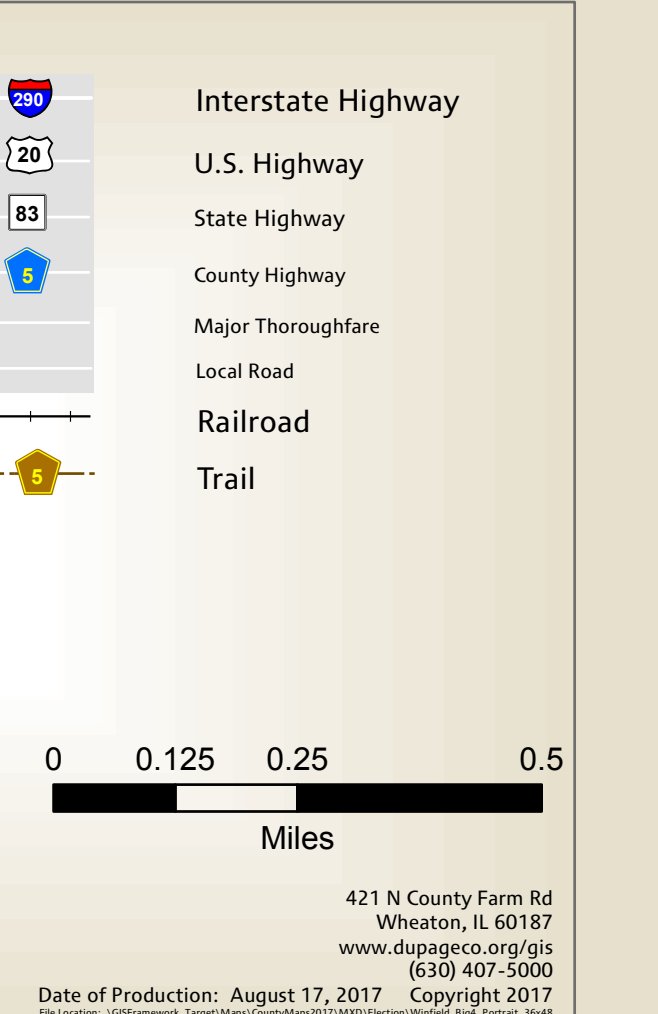

Legend

- August 2017 Precinct Boundary
- County Board District Boundary
- US Congressional District Boundary
- Representative District Boundary
- Senate District Boundary
- Township Boundary
- Unincorporated
- Interstate Highway
- U.S. Highway
- State Highway
- County Highway
- Major Thoroughfare
- Local Road
- Railroad
- Trail