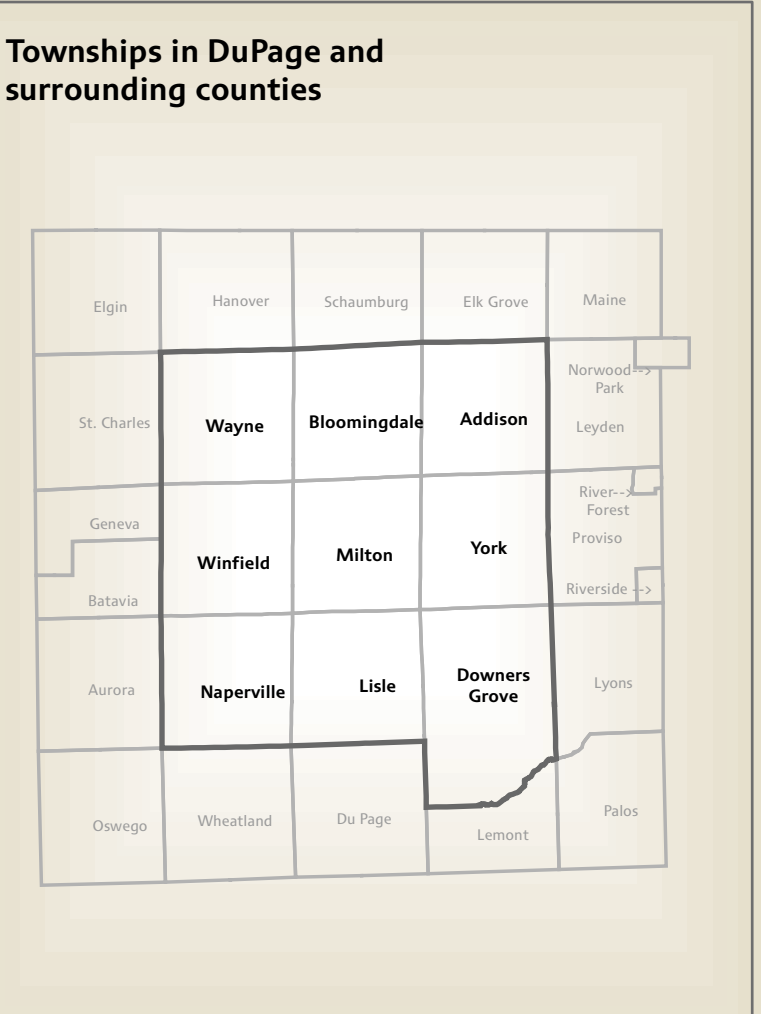

Winfield Township

2017 DuPage County Election Districts

DuPage County Election Commission

Election Commissioners

Cathy Terrill
Chairperson

James S. Lowe
Vice Chair

John J. Boske
Secretary

Joseph Sobocki
Executive Director

Legend

- August 2017 Precinct Boundary
- County Board District Boundary
- US Congressional District Boundary
- Representative District Boundary
- Senate District Boundary
- Township Boundary
- Unincorporated
- Interstate Highway
- U.S. Highway
- State Highway
- County Highway
- Major Thoroughfare
- Local Road
- Railroad
- Trail

411 N County Farm Rd
Winfield, IL 60187
www.dupagecountypa.gov
(630) 407-5000
Fax: (630) 407-5001

Date of Production: August 17, 2017. Copyright 2017
DuPage County Information Technology Department
GIS Division