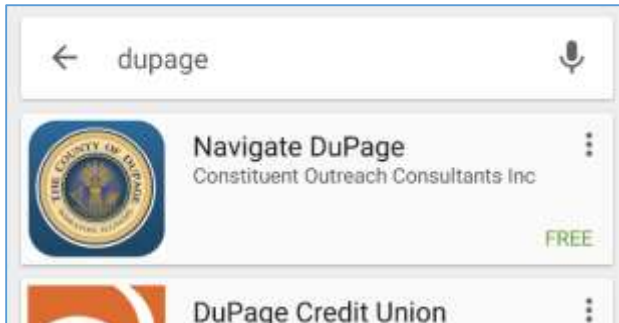

Downloading the Navigate DuPage Smart Phone App

First, open the App/Play Store on your Android/iPhone/iPad and search for 'dupage county' or 'dupage'.

Android Device (phone or tablet):

1. Navigate DuPage will be displayed in the results and can be installed.