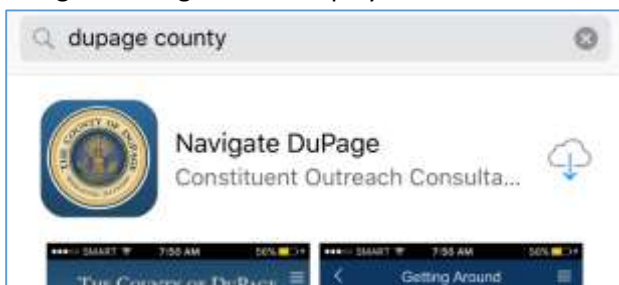

Downloading the Navigate DuPage Smart Phone App

First, open the App/Play Store on your Android/iPhone/iPad and search for 'dupage county' or 'dupage'.

Android Device (phone or tablet):

1. Navigate DuPage will be displayed in the results and can be installed.

Apple iPhone

1. Navigate DuPage will be displayed in the results and can be installed.

Apple iPad

1. After searching, the filters will be displayed at the top of the screen. The default will be iPad Only. **Select 'iPhone Only'.**