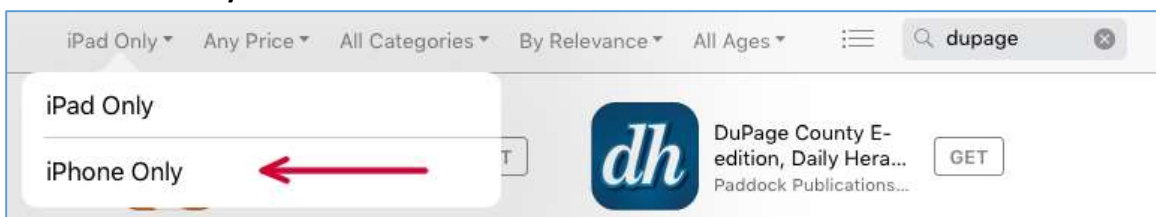

Downloading the Navigate DuPage Smart Phone App

First, open the App/Play Store on your Android/iPhone/iPad and search for 'dupage county' or 'dupage'.

Android Device (phone or tablet):

1. Navigate DuPage will be displayed in the results and can be installed.

Apple iPhone

1. Navigate DuPage will be displayed in the results and can be installed.

Apple iPad

1. After searching, the filters will be displayed at the top of the screen. The default will be iPad Only. **Select 'iPhone Only'.**